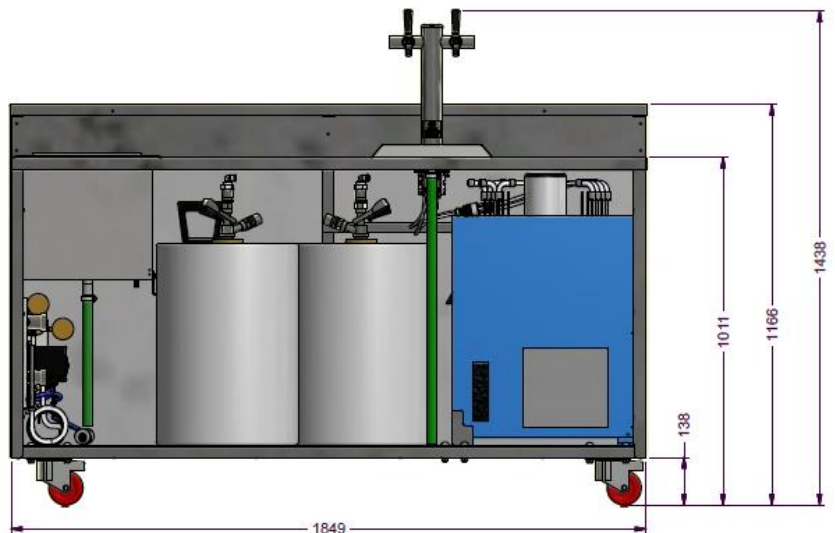

LANCER

Draught Mobile Bar

The Lancer Mobile Bar is perfect for indoor and outdoor events, functions and beer gardens.

Product Features

- Customizable graphics on bar front
- Built in ice-well which holds 27kg
- Storage for 2 x 50L Keg and CO₂ cylinder
- Celli TE65 25kg ice bank with 4 coils
- Includes regulator board
- Includes washout pump assembly
- Comes with 2 x MFD Keg Couplers

Product Specifications

Dimensions

- Width – 1849 cm
- Depth – 721 cm
- Height – 1438 cm

Product Range

Part No.	Description
34800030	Mobile Bar 2 Tap c/w ice well

Contact Lancer:

T +61 8 8268 1388
F +61 8 8268 1978
E info@lancerbeverage.com