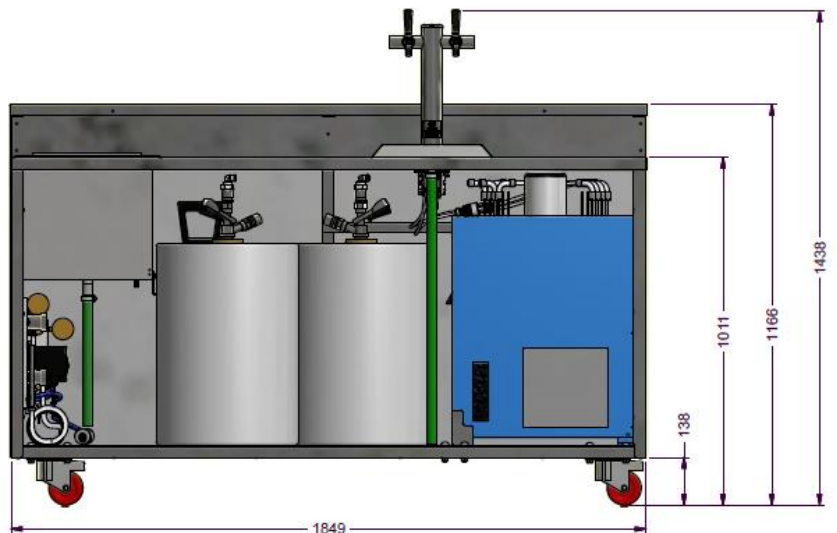

LANCER

Draught Mobile Bar

The Lancer Mobile Bar is perfect for indoor and outdoor events, functions and beer gardens.

Product Features

- Customizable graphics on bar front
- Built in ice-well which holds 27kg
- Storage for 2 x 50L Keg and CO₂ cylinder
- Celli TE65 25kg ice bank with 4 coils
- Includes regulator board
- Includes washout pump assembly
- Comes with 2 x MFD Keg Couplers

Product Specifications

Dimensions

- Width – 1849 cm
- Depth – 721 cm
- Height – 1438 cm

Product Range

Part No.	Description
34800030	Mobile Bar 2 Tap c/w ice well

Contact Lancer:

T +61 8 8268 1388
F +61 8 8268 1978
E info@lancerbeverage.com