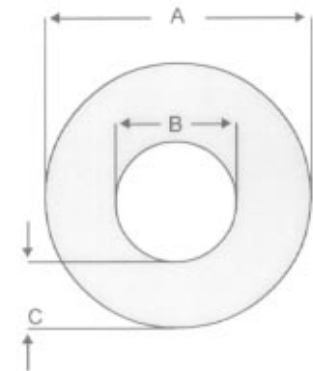

Product Specifications

PART NUMBER	NUMBER OF TUBES	SIZE OF INSULATION (mm) (C)	TUBING SIZE (mm) nominal I.D.	OUTER WRAP YES / NO	INSULATION DIMENSIONS* A / B / C	MIN. BEND RADIUS (mm)
GTT-0419	04	19	10 9.5	YES	70 / 32 / 19	-
GTT-1219	12	19	10 9.5	yES	87 / 48 / 19	200
GTT-1232	12	32	10 9.5	YES	115 / 48 / 32	250
GTT-1225	12	25	10 9.5	YES	104 / 54 / 25	-
GTT-1419	14	19	10 9.5	YES	92 / 54 / 19	-
GTTA1219	12	19	12 11.5	YES	105 / 67 / 19	270
GTTA1232	12	32	12 11.5	Yes	131 / 67 / 32	-
GTT-1619	16	19	10 9.5	YES	110 / 72 / 19	-
8 LINE	12	no insulation	12 11.5	YES	62 / - / -	225
12 LINE	12	no insulation	10 9.5	YES	56 / - / -	160
12 LINE	12	no insulation	12 11.5	YES	77 / - / -	275

* Dimensions are nominal +/- 2mm

RECIRCULATION LINES

Recommended Product	Tube Markings	Colour Configuration
Water Supply	water supply	Beige
Water Return	water return	White
Soda Supply	soda supply	Maroon
Soda Return	soda return	Black