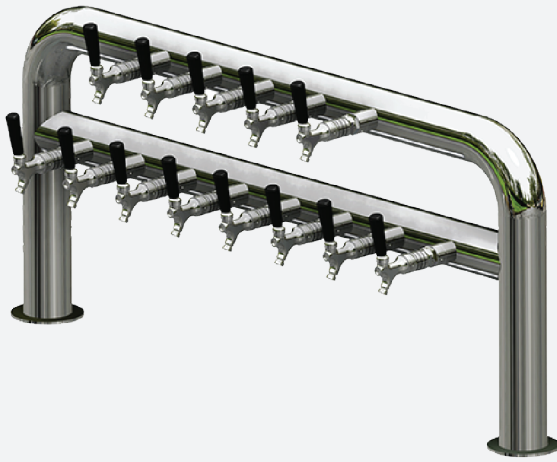

# AVENUE STRAIGHT

## AVENUE STRAIGHT FOUNT AT A GLANCE

Are you looking to make a statement in your bar? Then look no further the Lancer Avenue Straight tower says it all!

### SPECIFICATIONS

- FINISH: High polish
- MATERIAL: Stainless steel 304 grade
- TOP THREAD: 3/4" BSP connection
- MOUNTING: Ladder lock