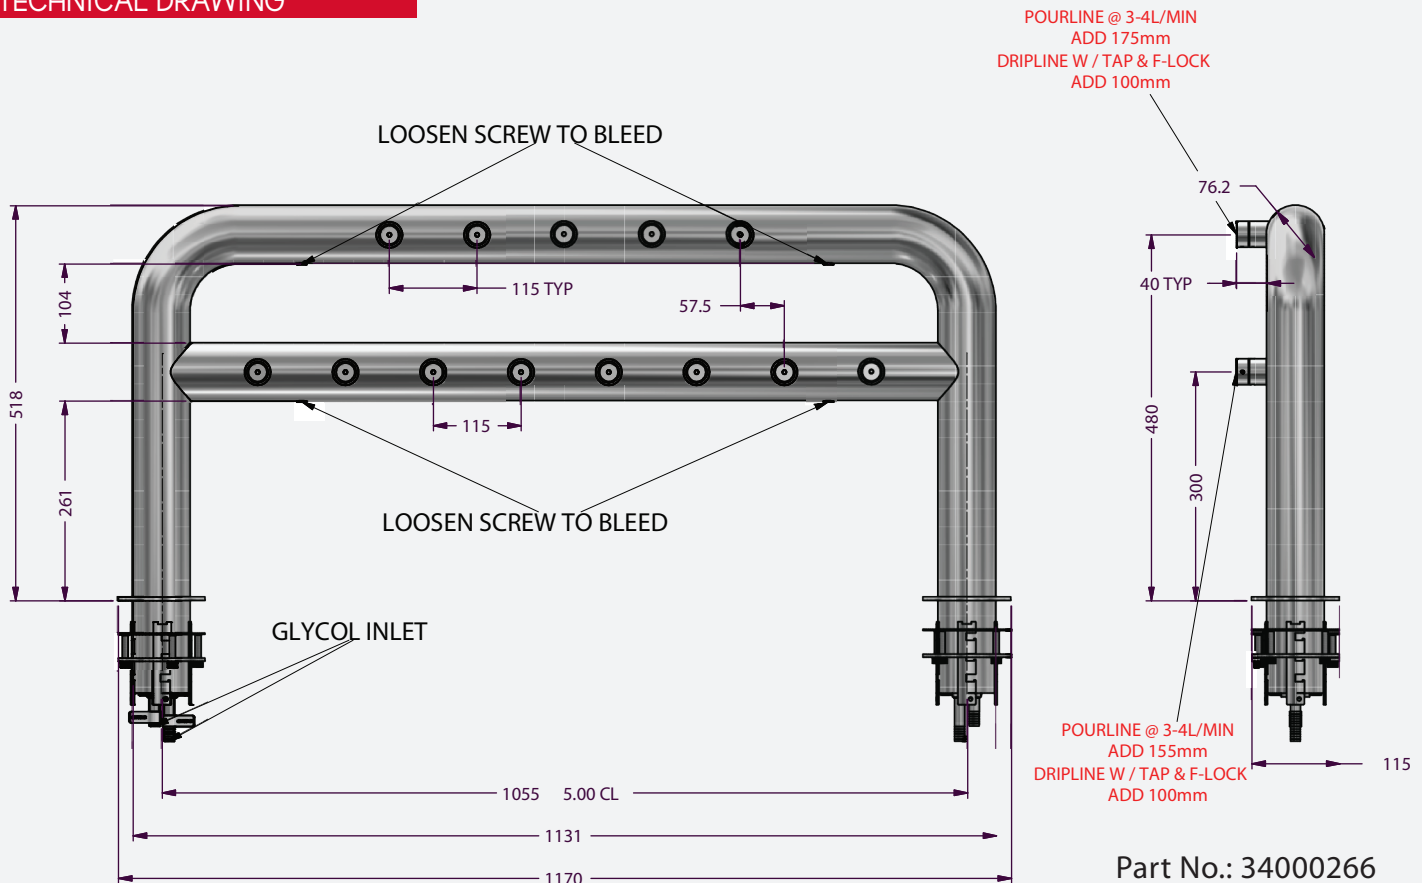

## AVENUE STRAIGHT FOUNT AT A GLANCE

Are you looking to make a statement in your bar? Then look no further the Lancer Avenue Straight tower says it all!

### SPECIFICATIONS

- FINISH: High polish
- MATERIAL: Stainless steel 304 grade
- TOP THREAD: 3/4" BSP connection
- MOUNTING: Ladder lock

### OPTIONS

- Decal discs
- Taps & Adaptors
- Custom made dimensions on request

### TECHNICAL DRAWING

Part No.: 34000266