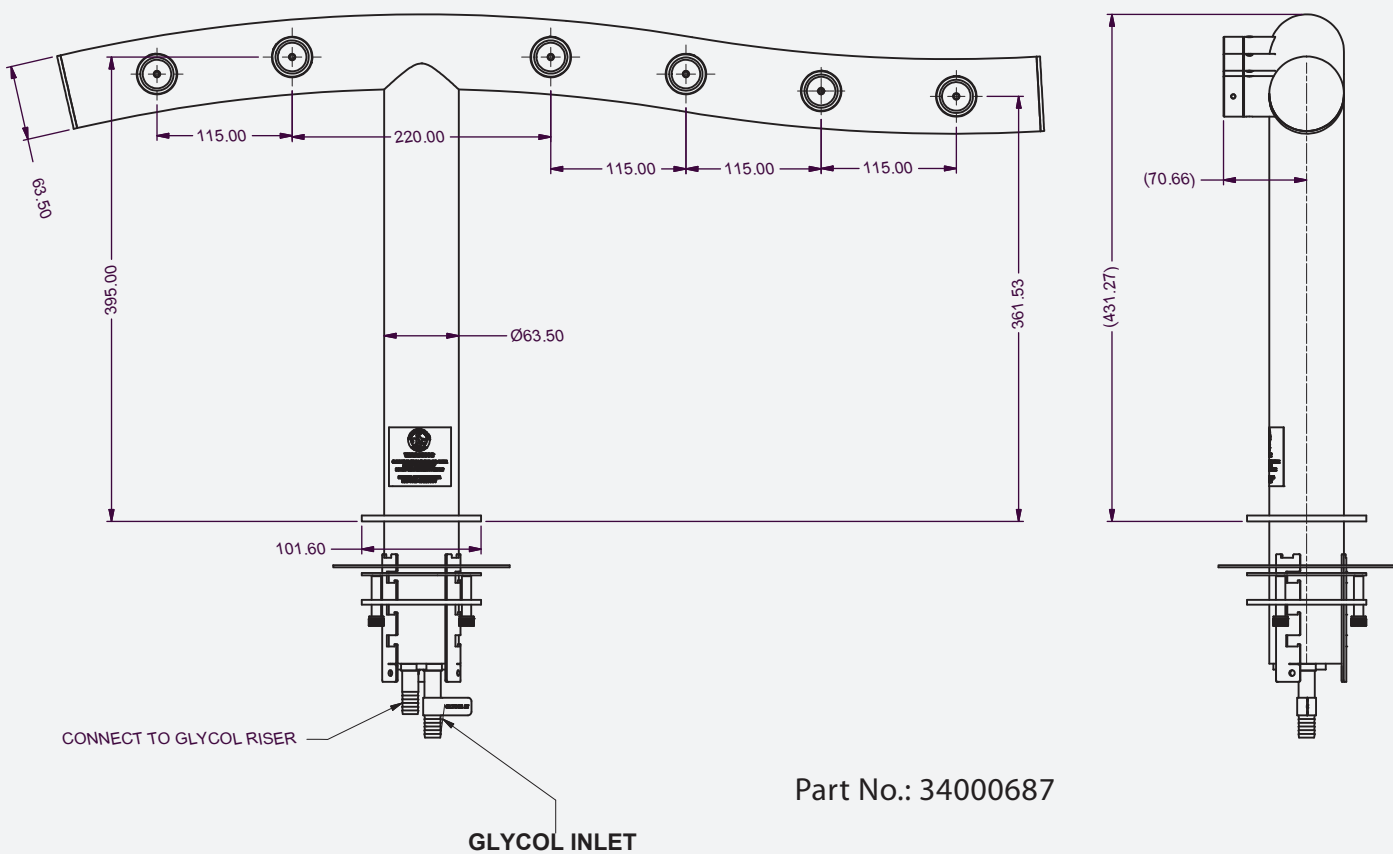

BONDI

BONDI FOUNT AT A GLANCE

Available in 4, 5 and 6 faucet versions, both right and left hand, the Bondi is certain to be a big hit in your bar. The Bondi Tower is a fully flooded beer tower.

SPECIFICATIONS

- FINISH: High polish
- MATERIAL: Stainless steel 304 grade
- TOP THREAD: 3/4" BSP connection
- MOUNTING: Ladder lock

OPTIONS

- Decal discs
- Taps & Adaptors
- Custom made dimensions on request

COLOURS

- Various plating colours

TECHNICAL DRAWING

Part No.: 3400687