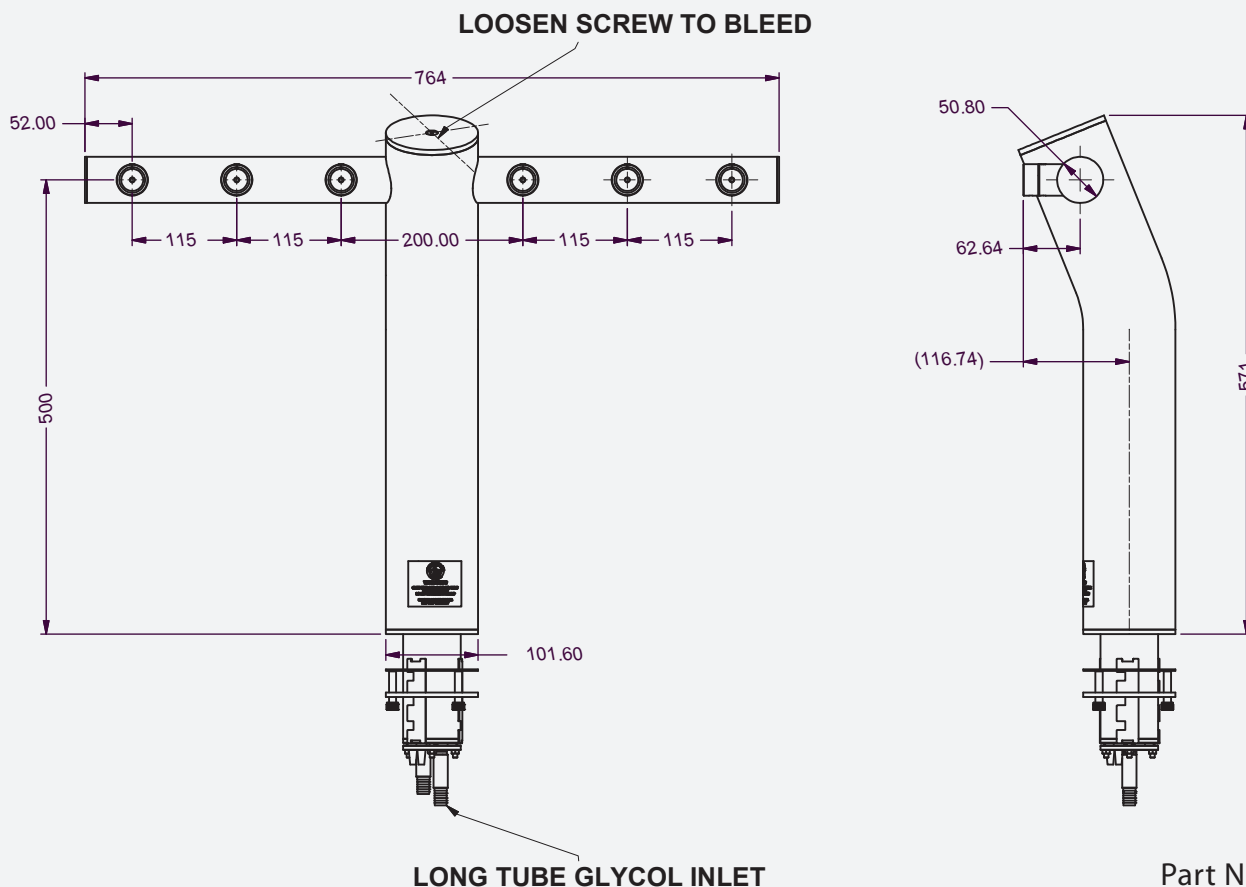

### SPECIFICATIONS

- FINISH: High polish
- MATERIAL: Stainless steel 304 grade
- TOP THREAD: 3/4" BSP connection
- MOUNTING: Ladder lock

### OPTIONS

- Decal discs
- Taps & Adaptors
- Custom made dimensions on request

### TECHNICAL DRAWING

Part No.: 34000470