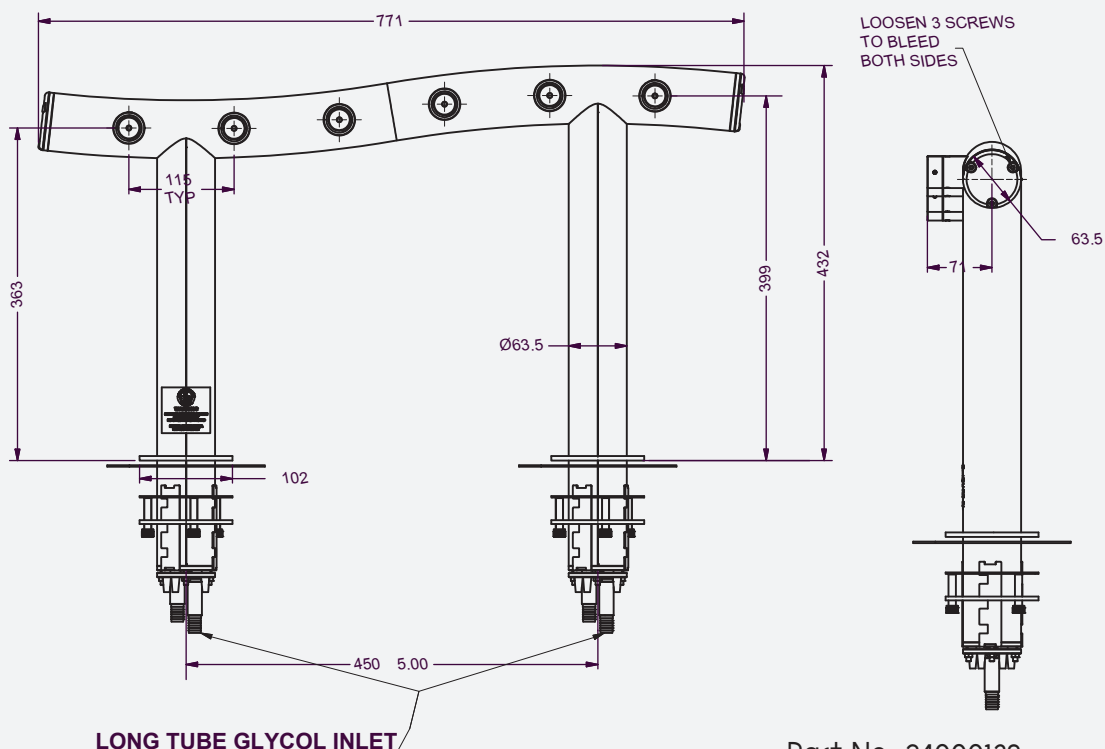

COOLY

COOLY FOUNT

AT A GLANCE

The Cooly, complete with fully flooded double supports will create a "cool, relaxed" feel for your bar. Available in 4, 6 & 8 faucet versions the Cooly will be a great addition to any bar.

SPECIFICATIONS

- FINISH: High polish
- MATERIAL: Stainless steel 304 grade
- TOP THREAD: 3/4" BSP connection
- MOUNTING: Ladder lock

OPTIONS

- Decal discs
- Taps & Adaptors
- Custom made dimensions on request

COLOURS

- Various plating colours

TECHNICAL DRAWING

LONG TUBE GLYCOL INLET

Part No.: 34000128