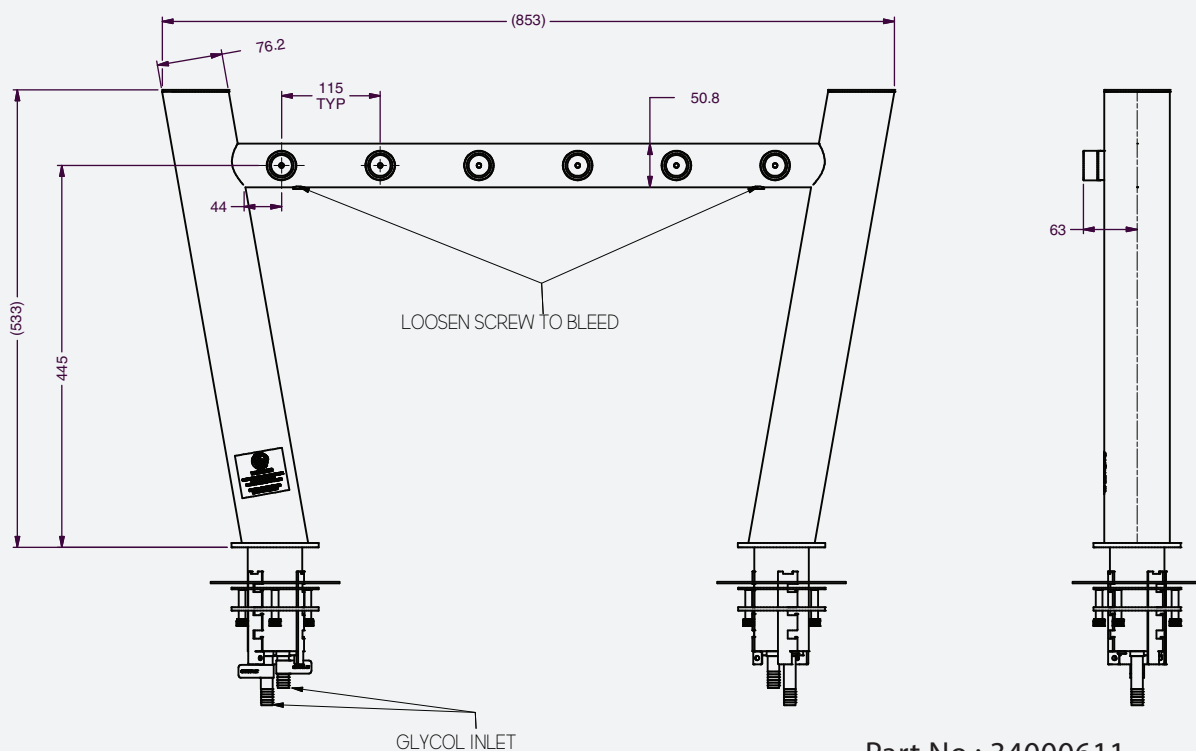

DOUBLE ZENITH

DOUBLE ZENITH FOUNT AT A GLANCE

The Lancer Double Zenith beer fount is a pure work of art that is certain to be the feature of any bar. A pass through fount with fantastic looks this fount will be the talking point of your bar for years to come.

SPECIFICATIONS

- FINISH: High polish
- MATERIAL: Stainless steel 304 grade
- TOP THREAD: 3/4" BSP connection
- MOUNTING: Ladder lock

OPTIONS

- Decal discs
- Taps & Adaptors
- Custom made dimensions on request

COLOURS

- Various plating colours

TECHNICAL DRAWING

Part No.: 34000611