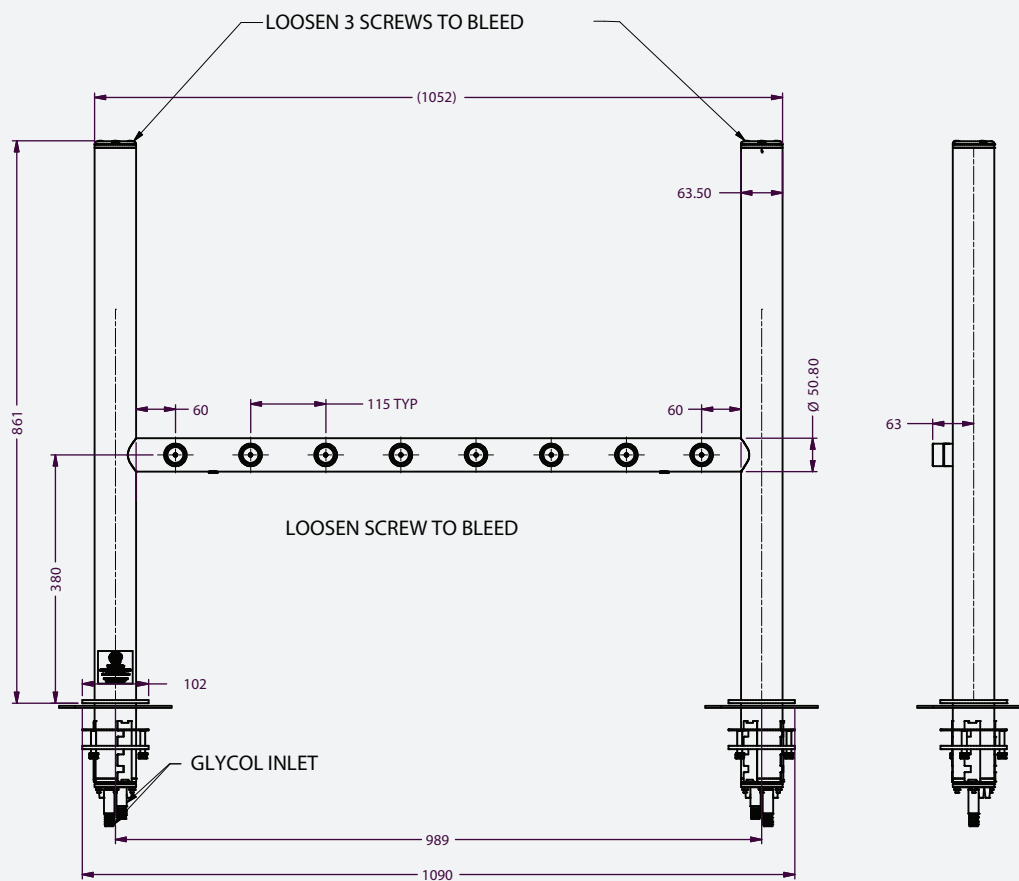

FOOTY

FOOTY FOUNT AT A GLANCE

Are you looking to make a statement in your bar? Then look no further the Lancer Springer says it all!

SPECIFICATIONS

- FINISH: High polish
- MATERIAL: Stainless steel 304 grade
- TOP THREAD: 3/4" BSP connection
- MOUNTING: Ladder lock

OPTIONS

- Decal discs
- Taps & Adaptors
- Custom made dimensions on request

COLOURS

- Various plating colours

TECHNICAL DRAWING

Part No.: 34000416