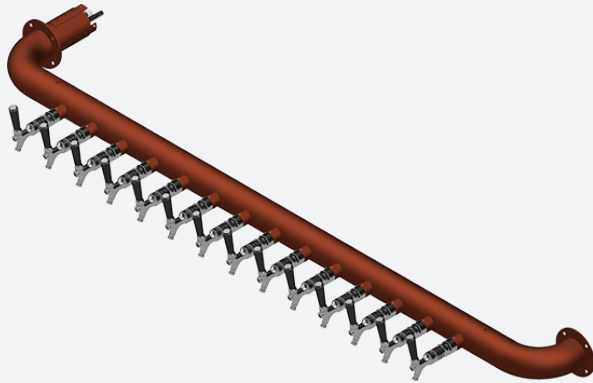

GOALPOST DIRECT PULL

GOALPOST DIRECT PULL FOUNT AT A GLANCE

The Goalpost Direct Pull fount, is a sleek multi beer tap fount that offers not only a great appearance but excellent functionality

SPECIFICATIONS

- FINISH: High polish
- MATERIAL: Stainless steel 304 grade
- TOP THREAD: 3/4" BSP connection
- MOUNTING: Ladder lock

OPTIONS

- Decal discs
- Taps & Adaptors
- Custom made dimensions on request

COLOURS

- Various plating colours

TECHNICAL DRAWING

Part No.: 34002097