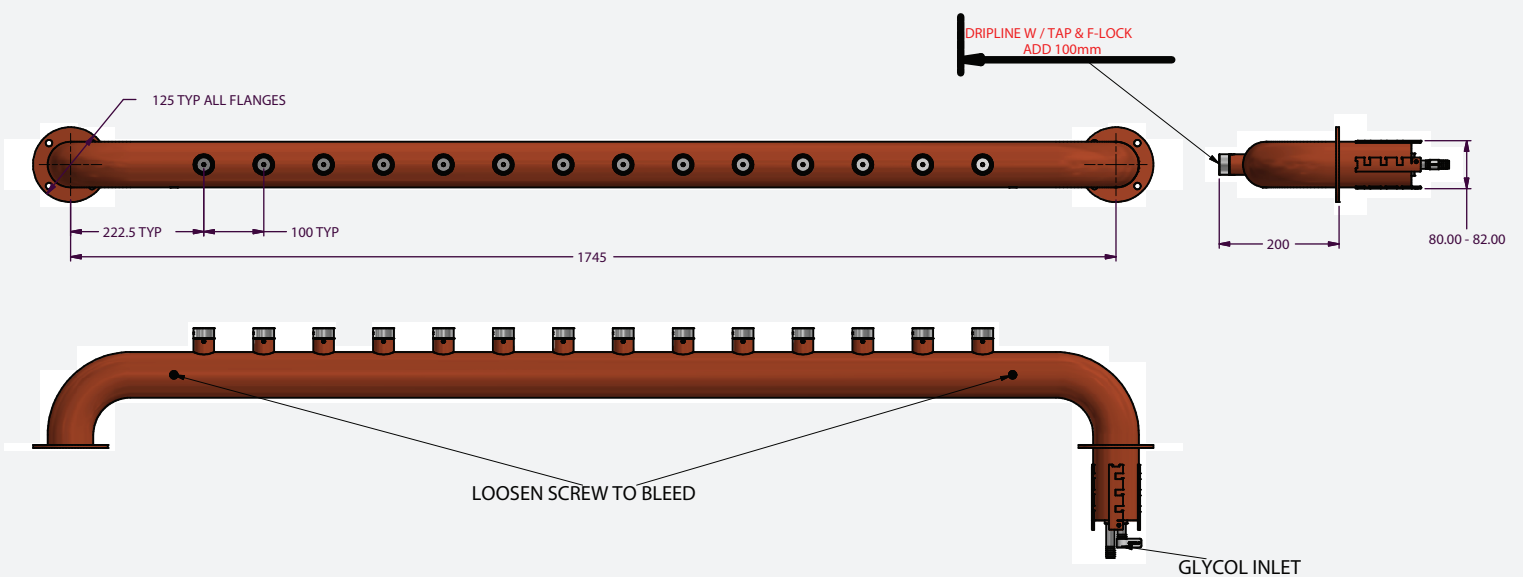

GOALPOST DIRECT PULL

GOALPOST DIRECT PULL FOUNT AT A GLANCE

The Goalpost Direct Pull fount, is a sleek multi beer tap fount that offers not only a great appearance but excellent functionality

SPECIFICATIONS

- FINISH: High polish
- MATERIAL: Stainless steel 304 grade
- TOP THREAD: 3/4" BSP connection
- MOUNTING: Ladder lock

OPTIONS

- Decal discs
- Taps & Adaptors
- Custom made dimensions on request

COLOURS

- Various plating colours

TECHNICAL DRAWING

Part No.: 34002097