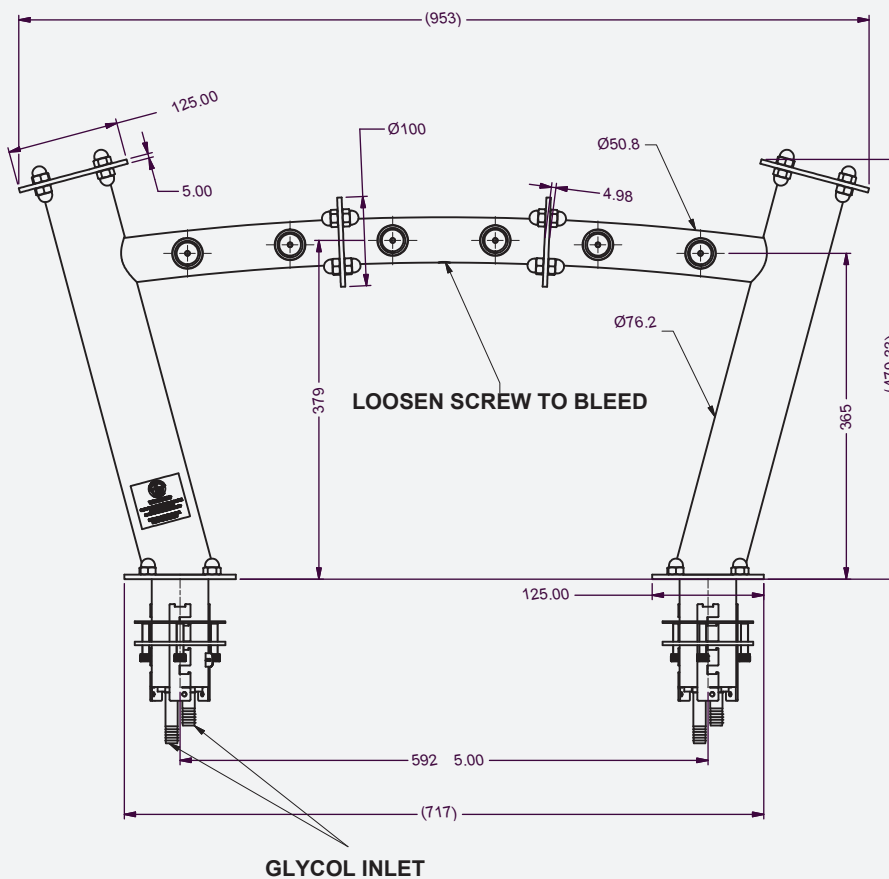

HARBOUR

HARBOUR FOUNT

AT A GLANCE

The Lancer Harbor Fount is a fantastic looking pass through beer tower that has great lines that will make a difference to your bar. Available in 4, 6, 8, 10 and 12 faucet versions the Harbor Fount will provide you with a unique look for your venue.

SPECIFICATIONS

- FINISH: High polish
- MATERIAL: Stainless steel 304 grade
- TOP THREAD: 3/4" BSP connection
- MOUNTING: Ladder lock

OPTIONS

- Decal discs
- Taps & Adaptors
- Custom made dimensions on request

COLOURS

- Various plating colours

TECHNICAL DRAWING

Part No.: 34000696