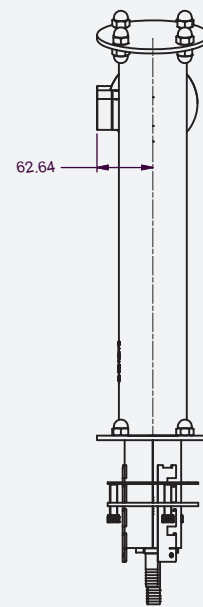

HARBOUR

HARBOUR FOUNT

AT A GLANCE

The Lancer Harbor Fount is a fantastic looking pass through beer tower that has great lines that will make a difference to your bar. Available in 4, 6, 8, 10 and 12 faucet versions the Harbor Fount will provide you with a unique look for your venue.

SPECIFICATIONS

- FINISH: High polish
- MATERIAL: Stainless steel 304 grade
- TOP THREAD: 3/4" BSP connection
- MOUNTING: Ladder lock

OPTIONS

- Decal discs
- Taps & Adaptors
- Custom made dimensions on request

COLOURS

- Various plating colours

TECHNICAL DRAWING

Part No.: 34000696