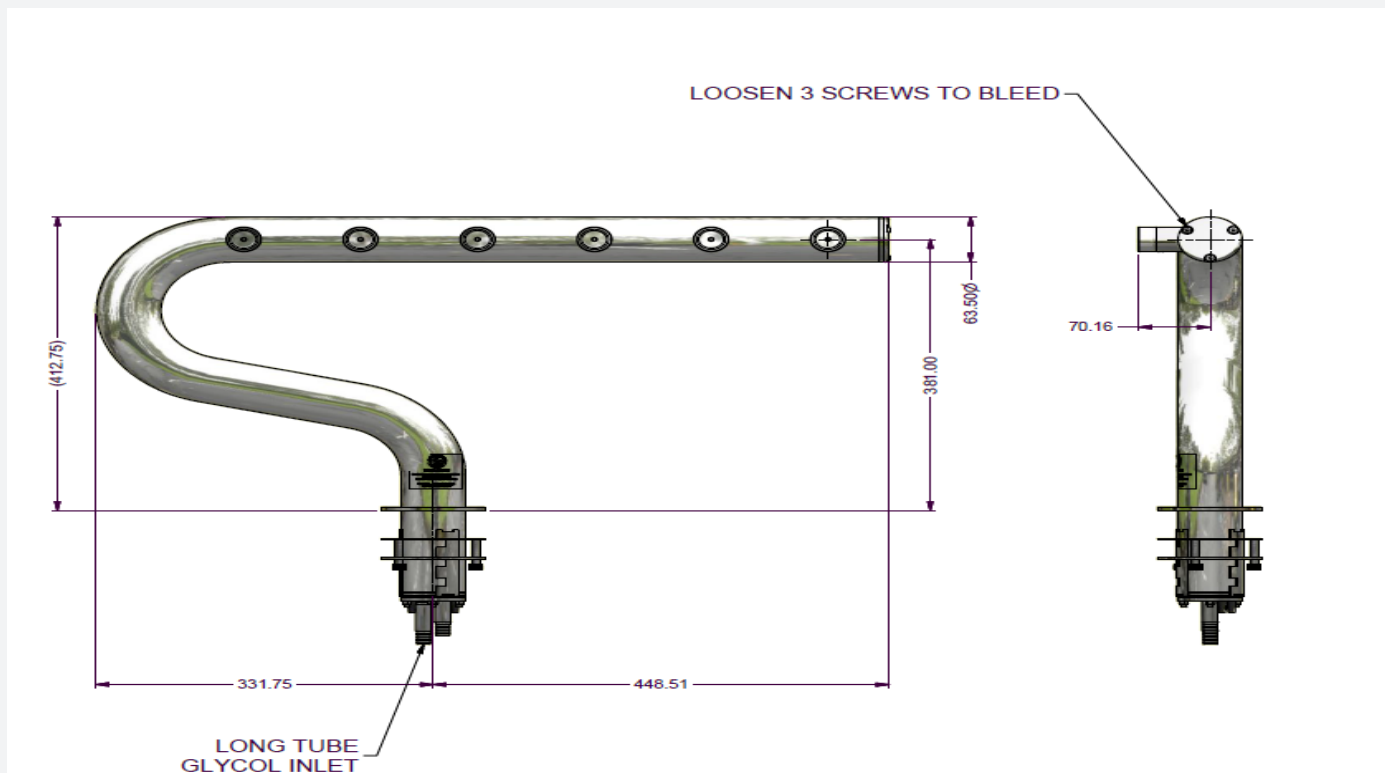

JUPITER

JUPITER FOUNT AT A GLANCE

Originating in the Casino industry the Lancer Jupiter beer tower is available in either right hand or left hand. With 3 to 6 way beer faucet versions, high polish chrome finish with right and left hand versions, the Jupiter beer tower has the style and appearance one would expect in a classy, modern casino.

SPECIFICATIONS

- FINISH: High polish
- MATERIAL: Stainless steel 304 grade
- TOP THREAD: 3/4" BSP connection
- MOUNTING: Ladder lock

OPTIONS

- Decal discs
- Taps & Adaptors
- Custom made dimensions on request

COLOURS

- Various plating colours

TECHNICAL DRAWING

Part No.: 34000599