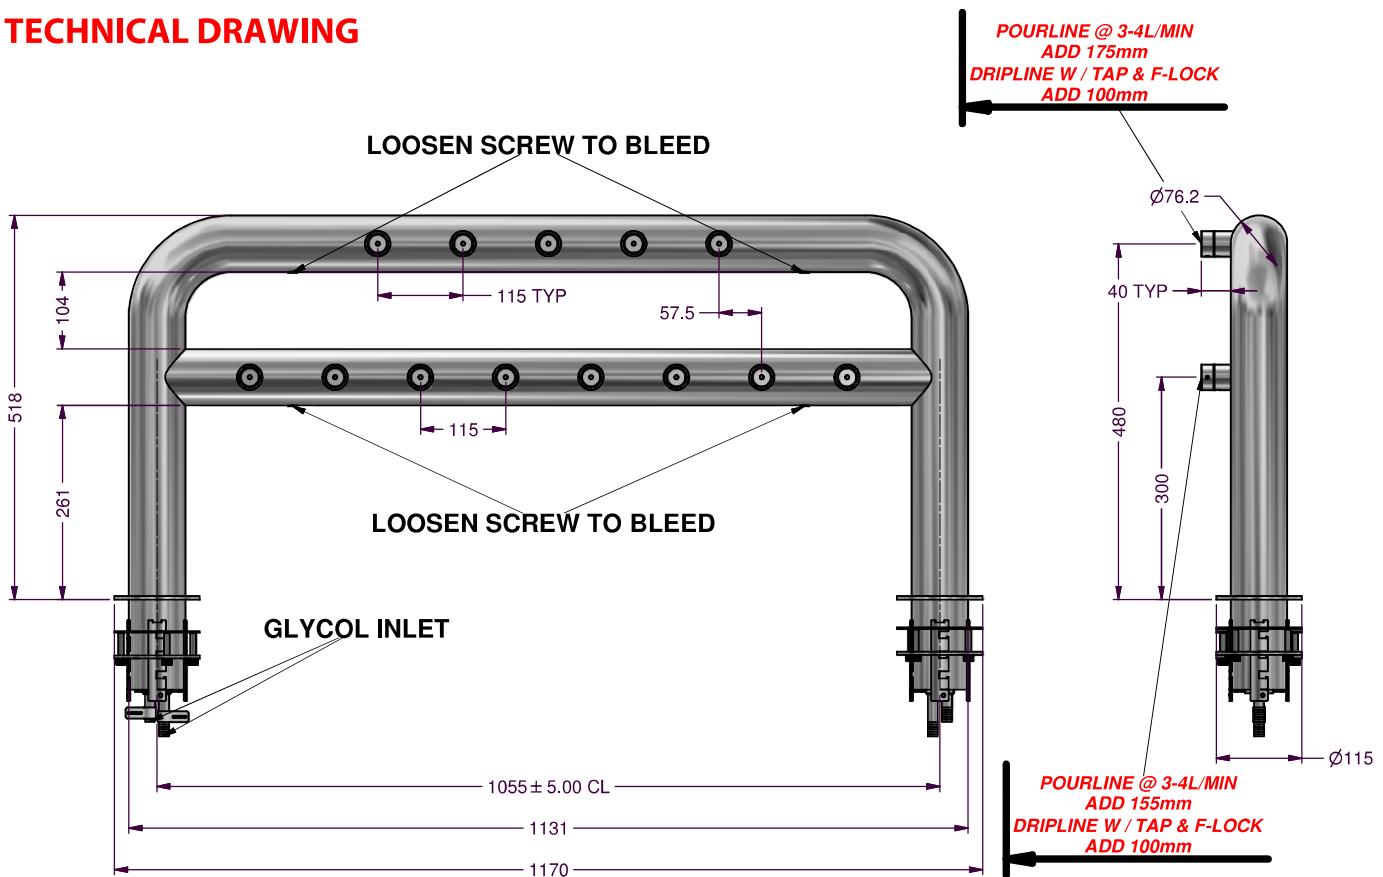

Avenue Straight Fount

8-24 Taps

OPTIONS AVAILABLE

No. of Taps
8-24

Riser Line Size
4-5 mm

Flooded
All

Adaptor connect
¾" All

With more than 50 years experience, Lancer Worldwide has a team of experts ready to provide you with a draft system that is unique to your business. Our **Founts** provide a customizable and profitable solution to pouring any draft beer at any time in the most energy efficient package the industry can offer.

All **Founts** feature the following:

- High Polish 304 Stainless Steel Finish
- Mounting - Ladder Lock
- Various Plating Colours
- Custom made dimensions on request

Avenue Straight Fount

TECHNICAL DRAWING