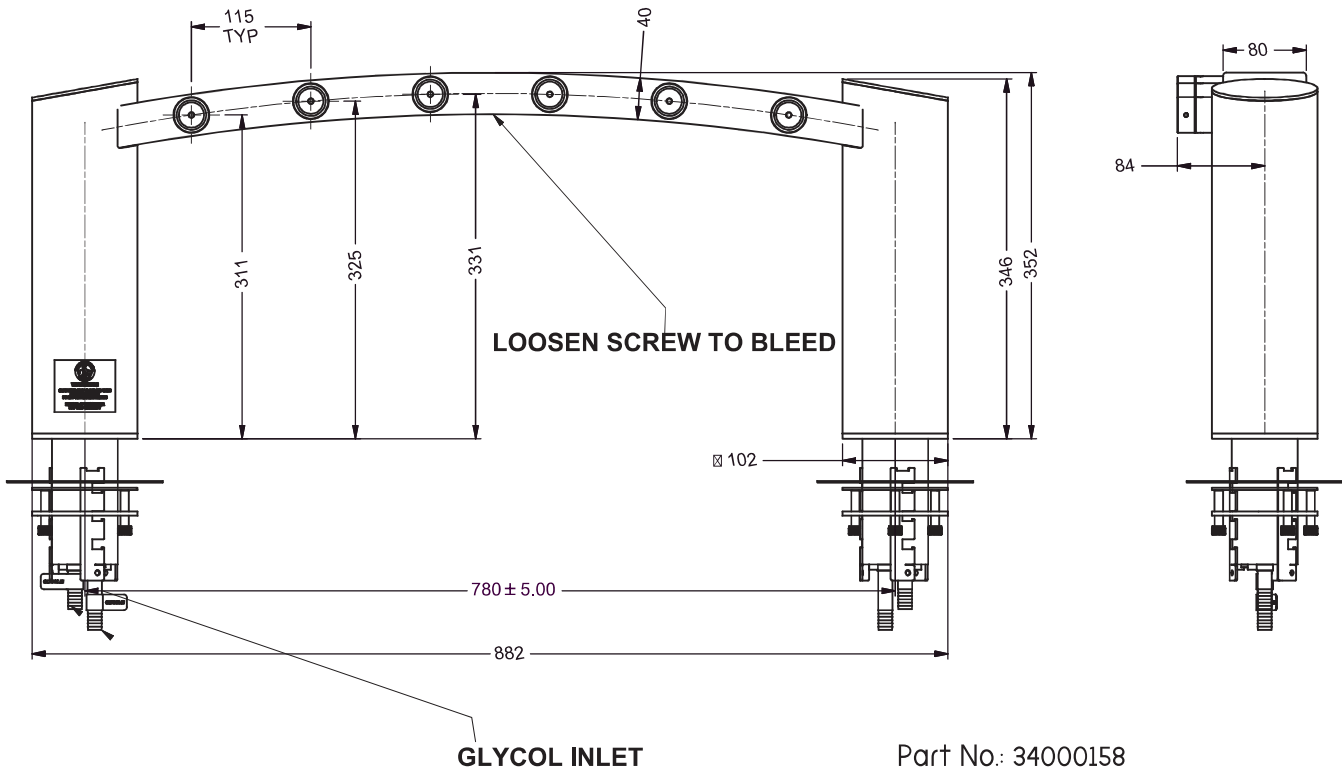

### OPTIONS AVAILABLE

No. of Taps  
4-16

Riser Line Size  
4-5 mm

Flooded  
All

Adaptor connect  
¾" All

### TECHNICAL DRAWING

Bridge Fount