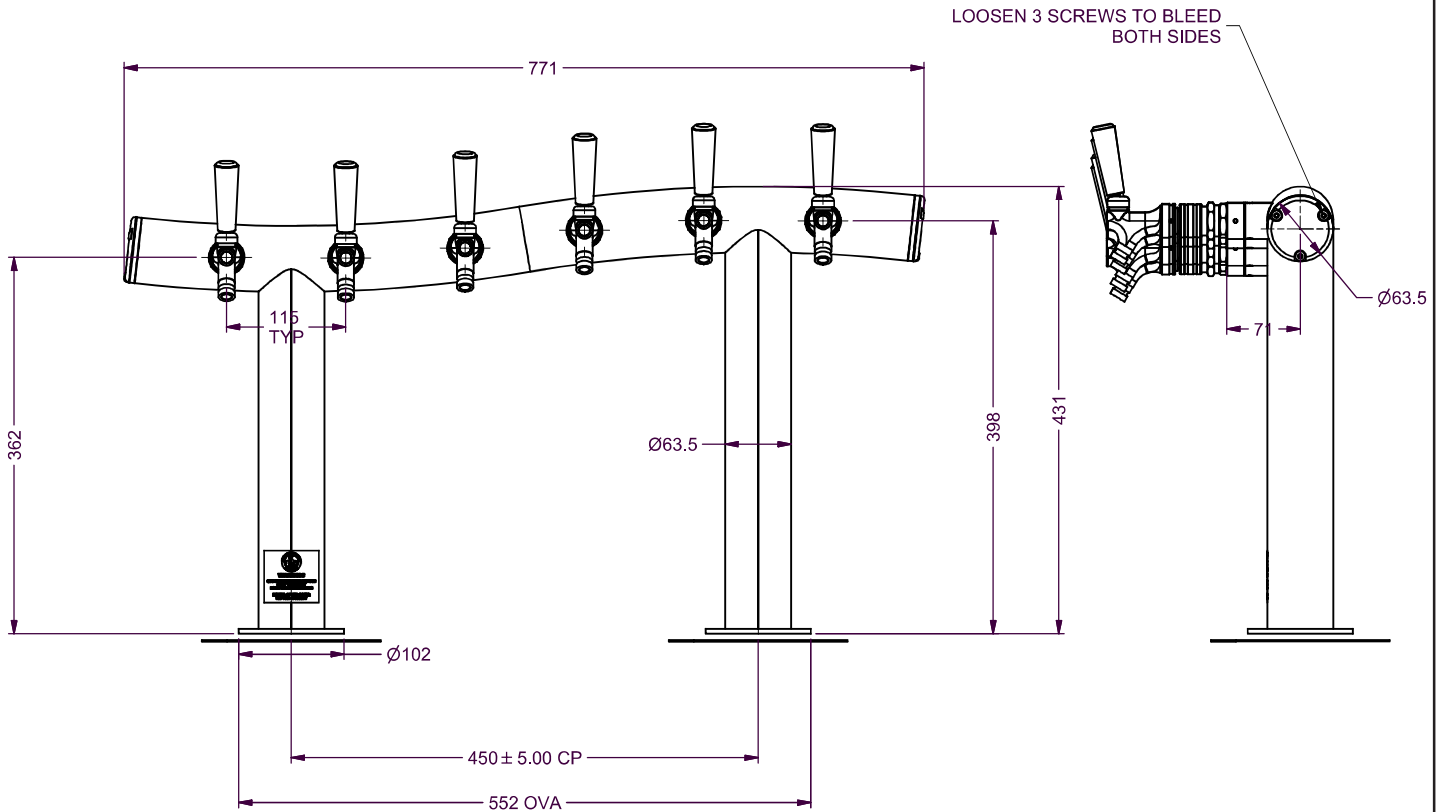

TECHNICAL DRAWING

For more Information visit lancerbeverage.com or call +61 8 8268 1388

5 Toogood Avenue, Beverley • SA 5009 • 1300 551 361 • ©2020 Hoshizaki Lancer Pty Ltd. • Cooly Fount 05/20

WARRANTY

For warranty specifics by product, contact your Lancer Sales Representative. Equipment design and/or specifications are subject to change without notice.