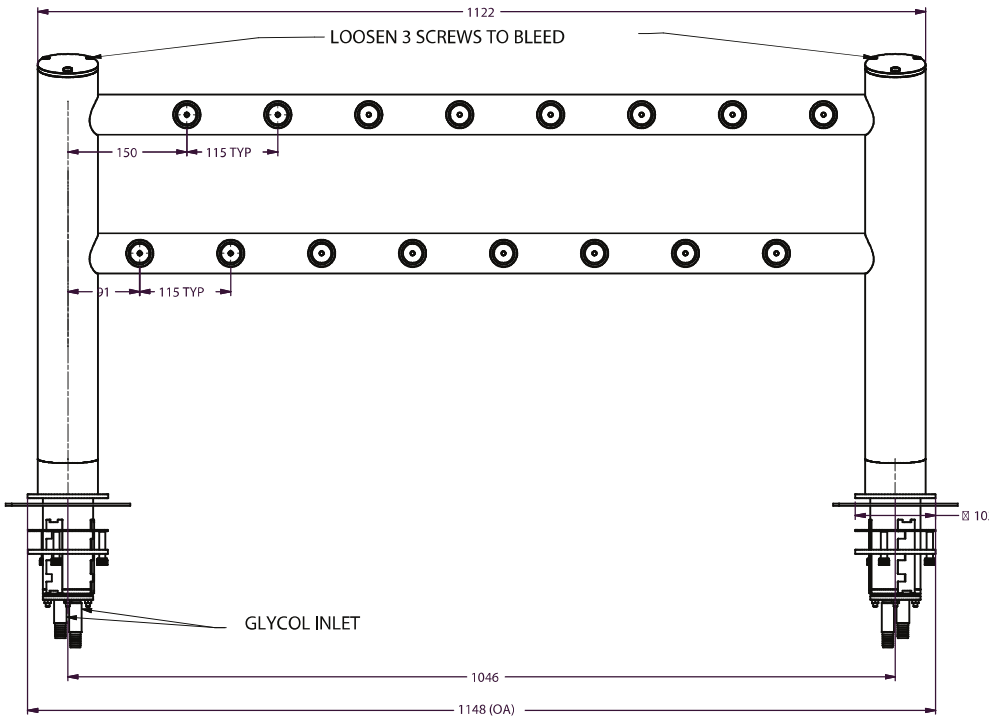

TECHNICAL DRAWING

Part No.: 34000405

For more Information visit lancerbeverage.com or call +61 8 8268 1388

5 Toogood Avenue, Beverley • SA 5009 • 1300 551 361 • ©2020 Hoshizaki Lancer Pty Ltd. • Darwin Fount 05/20

WARRANTY

For warranty specifics by product, contact your Lancer Sales Representative. Equipment design and/or specifications are subject to change without notice.