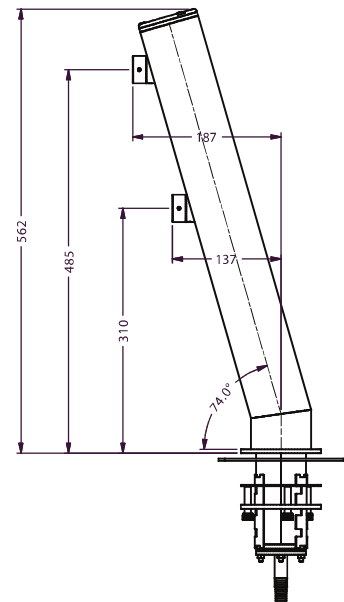

### OPTIONS AVAILABLE

			
<b>No of Taps</b>	<b>Riser Line Size</b>	<b>Flooded</b>	<b>Adaptor connect</b>
8-24	4-5 mm	All	¾" All

### TECHNICAL DRAWING

Part No.: 34000405

For more Information visit [lancerbeverage.com](http://lancerbeverage.com) or call +61 8 8268 1388

5 Toogood Avenue, Beverley • SA 5009 • 1300 551 361 • ©2020 Hoshizaki Lancer Pty Ltd. • Darwin Fount 05/20