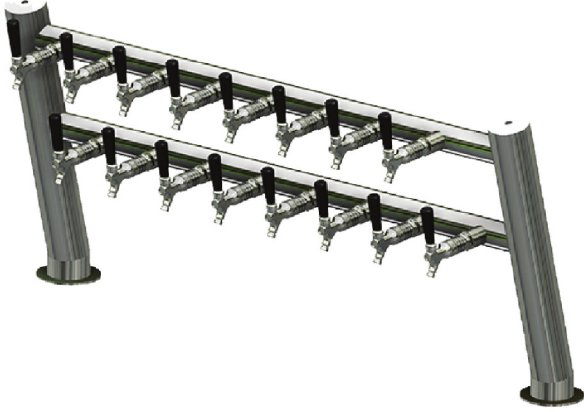

## 8-24 Taps

Darwin Fount

With more than 50 years experience, Lancer Worldwide has a team of experts ready to provide you with a draft system that is unique to your business. Our **Founts** provide a customizable and profitable solution to pouring any draft beer at any time in the most energy efficient package the industry can offer.

All **Founts** feature the following:

- High Polish 304 Stainless Steel Finish
- Mounting - Ladder Lock
- Various Plating Colours
- Custom made dimensions on request

### OPTIONS AVAILABLE

			
<b>No of Taps</b>	<b>Riser Line Size</b>	<b>Flooded</b>	<b>Adaptor connect</b>
8-24	4-5 mm	All	¾" All