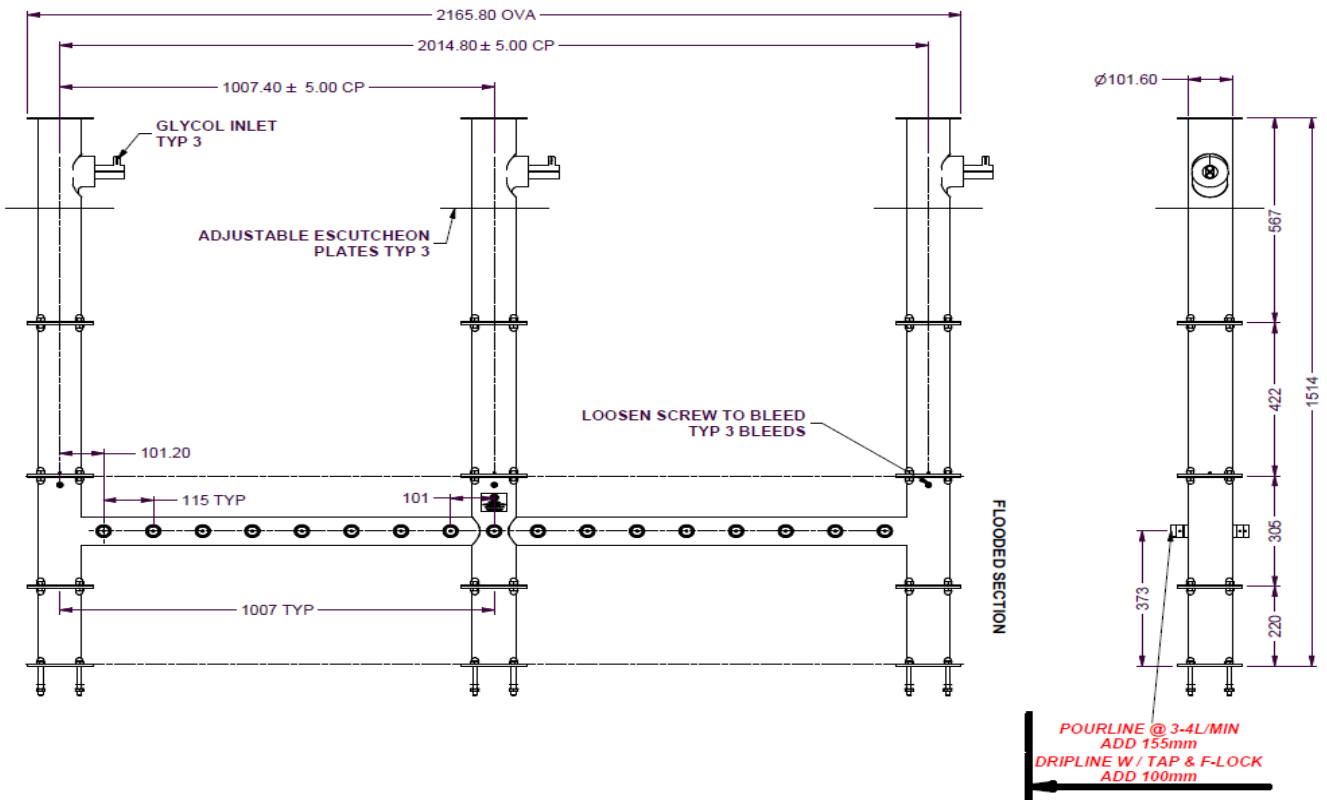

TECHNICAL DRAWING

For more Information visit lancerbeverage.com or call +61 8 8268 1388

5 Toogood Avenue, Beverley • SA 5009 • 1300 551 361 • ©2020 Hoshizaki Lancer Pty. Ltd • Dual Side Fount 05/20

WARRANTY

For warranty specifics by product, contact your Lancer Sales Representative. Equipment design and/or specifications are subject to change without notice.