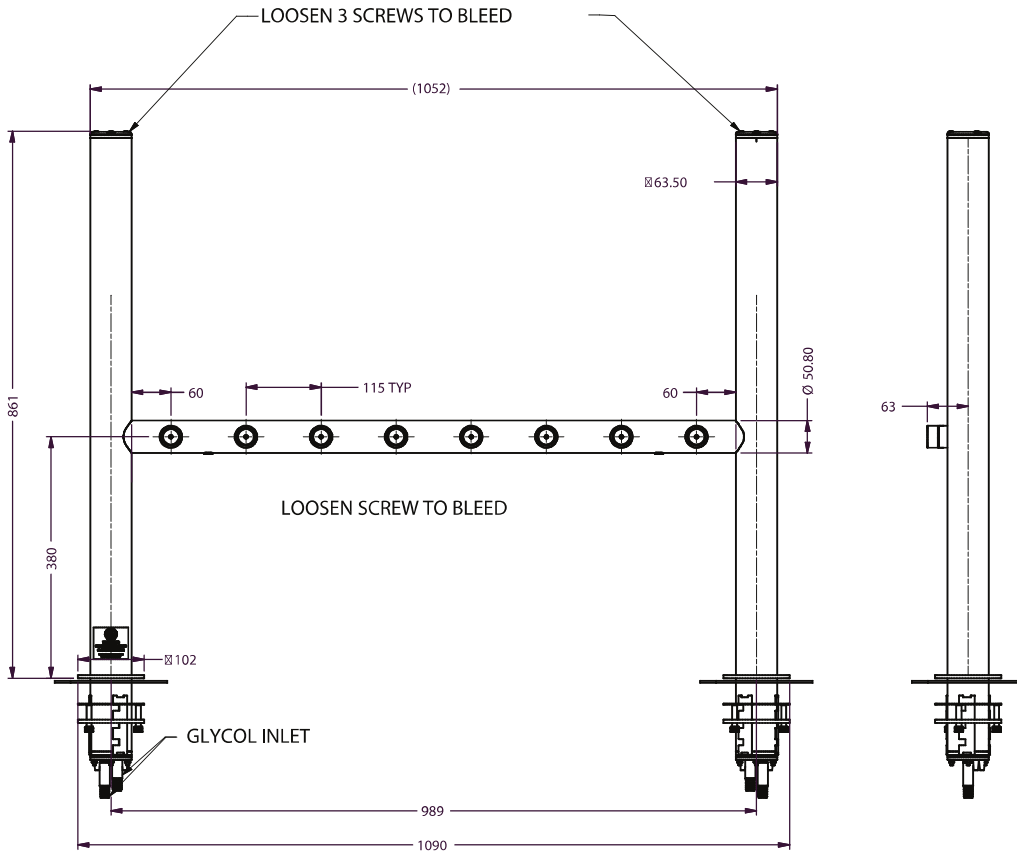

### OPTIONS AVAILABLE

No. of Taps  
4-16

Riser Line Size  
4-5 mm

Flooded  
All

Adaptor connect  
¾" All

### TECHNICAL DRAWING

Part No.: 34000416

For more Information visit [lancerbeverage.com](http://lancerbeverage.com) or call +61 8 8268 1388

5 Toogood Avenue, Beverley • SA 5009 • 1300 551 361 • ©2020 Hoshizaki Lancer Pty Ltd. • Footy Fount 05/20