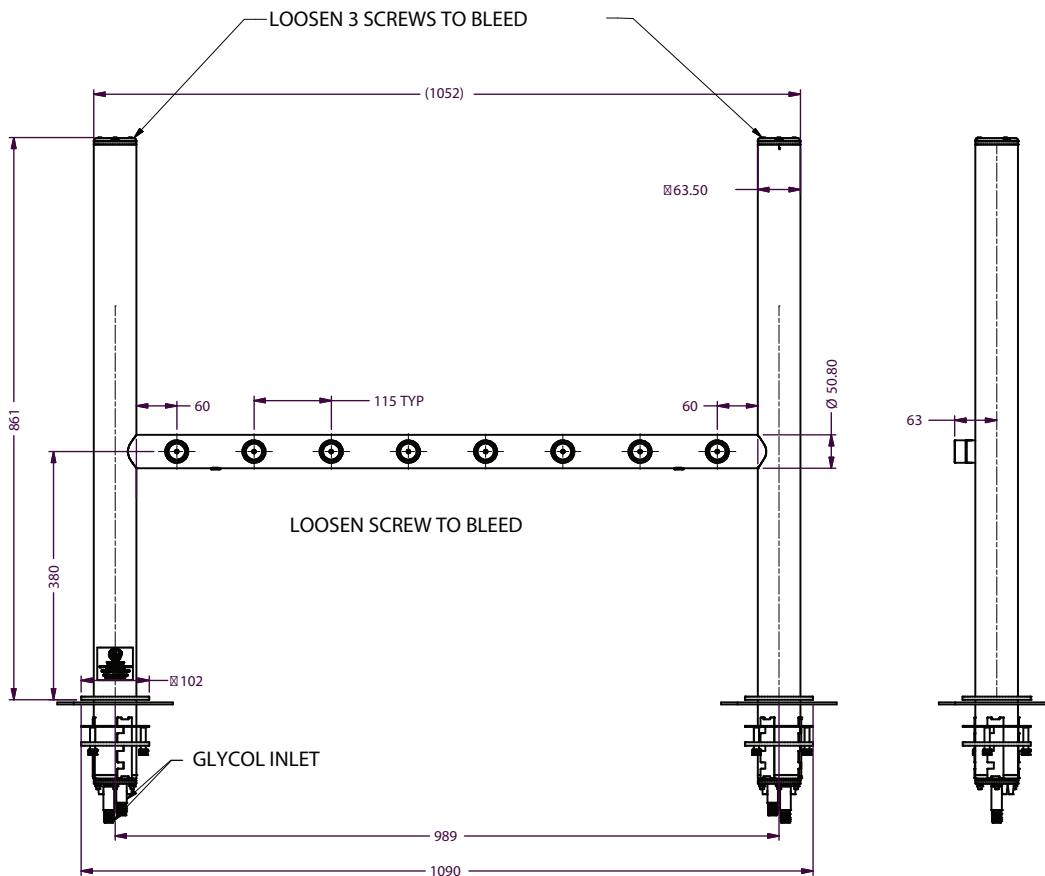

All **Founts** feature the following:

- High Polish 304 Stainless Steel Finish
- Mounting - Ladder Lock
- Various Plating Colours
- Custom made dimensions on request

OPTIONS AVAILABLE

No of Taps	Riser Line Size	Flooded	Adaptor connect
4-16	4-5 mm	All	¾" All

TECHNICAL DRAWING

Part No.: 34000416

Footy Fount

For more Information visit lancerbeverage.com or call +61 8 8268 1388

5 Toogood Avenue, Beverley • SA 5009 • 1300 551 361 • ©2020 Lancer Worldwide • Footy Fount 05/20