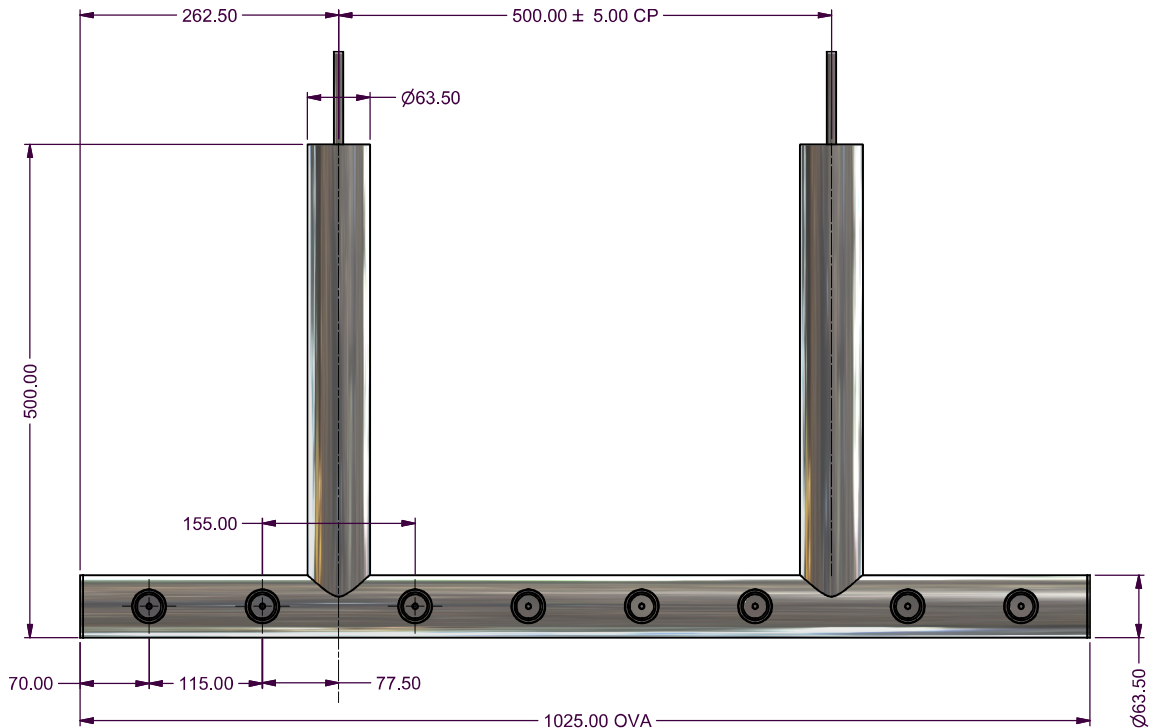

TECHNICAL DRAWING

For more Information visit lancerbeverage.com or call +61 8 8268 1388

5 Toogood Avenue, Beverley • SA 5009 • 1300 551 361 • ©2020 Hoshizaki Lancer Pty Ltd. • Hambo Fount 05/20

WARRANTY

For warranty specifics by product, contact your Lancer Sales Representative. Equipment design and/or specifications are subject to change without notice.