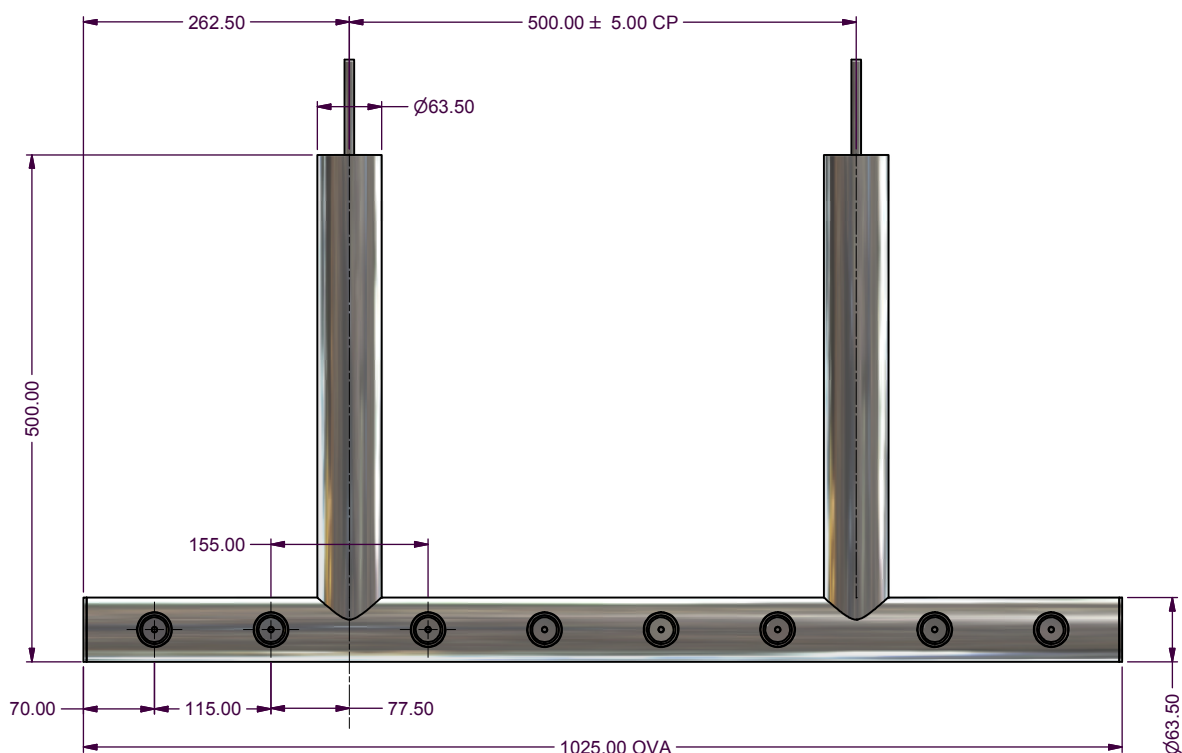

Hambo Fount

8-16 Taps

Hambo 8 □ 16 □

OPTIONS AVAILABLE

No of Taps	Riser Line Size	Flooded	Adaptor connect
8-16	4-5 mm	All	¾" All

With more than 50 years experience, Lancer Worldwide has a team of experts ready to provide you with a draft system that is unique to your business. Our **Founts** provide a customizable and profitable solution to pouring any draft beer at any time in the most energy efficient package the industry can offer.

All **Founts** feature the following:

- High Polish 304 Stainless Steel Finish
- Mounting - Ladder Lock
- Various Plating Colours
- Custom made dimensions on request

TECHNICAL DRAWING

Hambo Fount