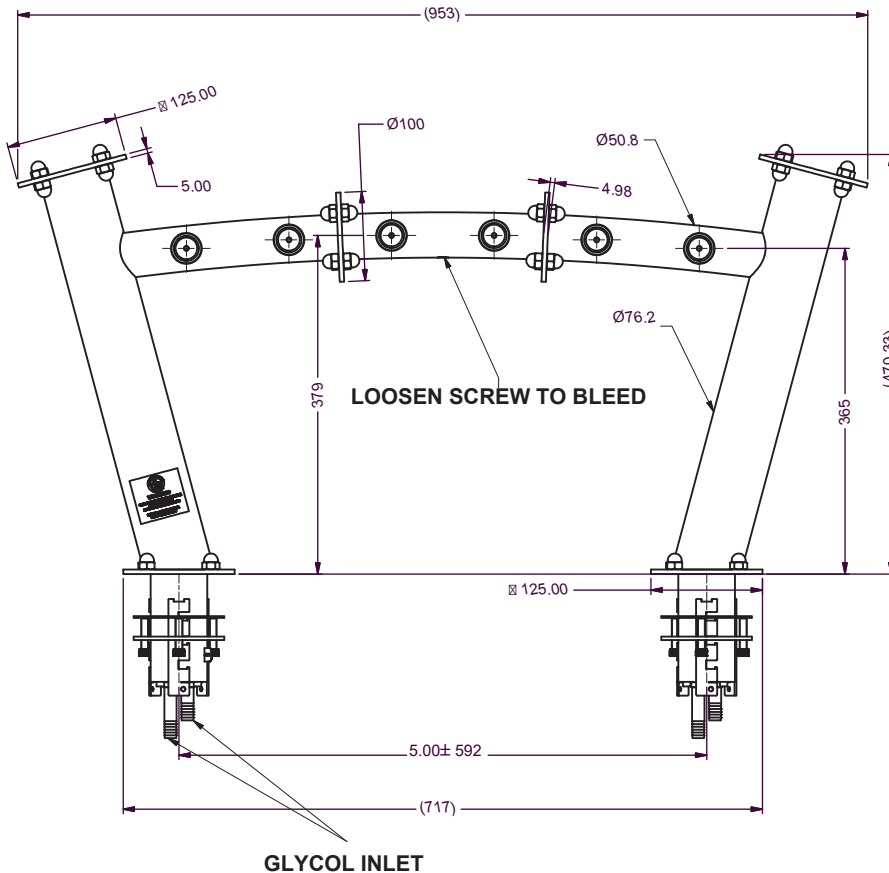

OPTIONS AVAILABLE

No of Taps	Riser Line Size	Flooded	Adaptor connect
4-16	4-5 mm	All	¾" All

With more than 50 years experience, Lancer Worldwide has a team of experts ready to provide you with a draft system that is unique to your business. Our **Founts** provide a customizable and profitable solution to pouring any draft beer at any time in the most energy efficient package the industry can offer.

All **Founts** feature the following:

- High Polish 304 Stainless Steel Finish
- Mounting - Ladder Lock
- Various Plating Colours
- Custom made dimensions on request

TECHNICAL DRAWING

Part No.: 34000696

Harbour Fount