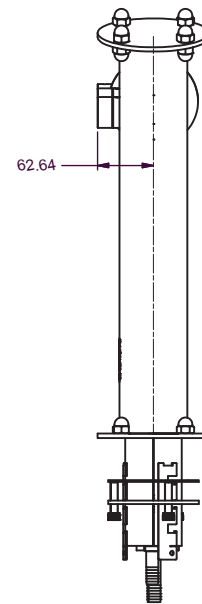

OPTIONS AVAILABLE

No of Taps	Riser Line Size	Flooded	Adaptor connect
4-16	4-5 mm	All	¾" All

With more than 50 years experience, Lancer Worldwide has a team of experts ready to provide you with a draft system that is unique to your business. Our **Founts** provide a customizable and profitable solution to pouring any draft beer at any time in the most energy efficient package the industry can offer.

All **Founts** feature the following:

- High Polish 304 Stainless Steel Finish
- Mounting - Ladder Lock
- Various Plating Colours
- Custom made dimensions on request

TECHNICAL DRAWING

Part No.: 34000696

Harbour Fount