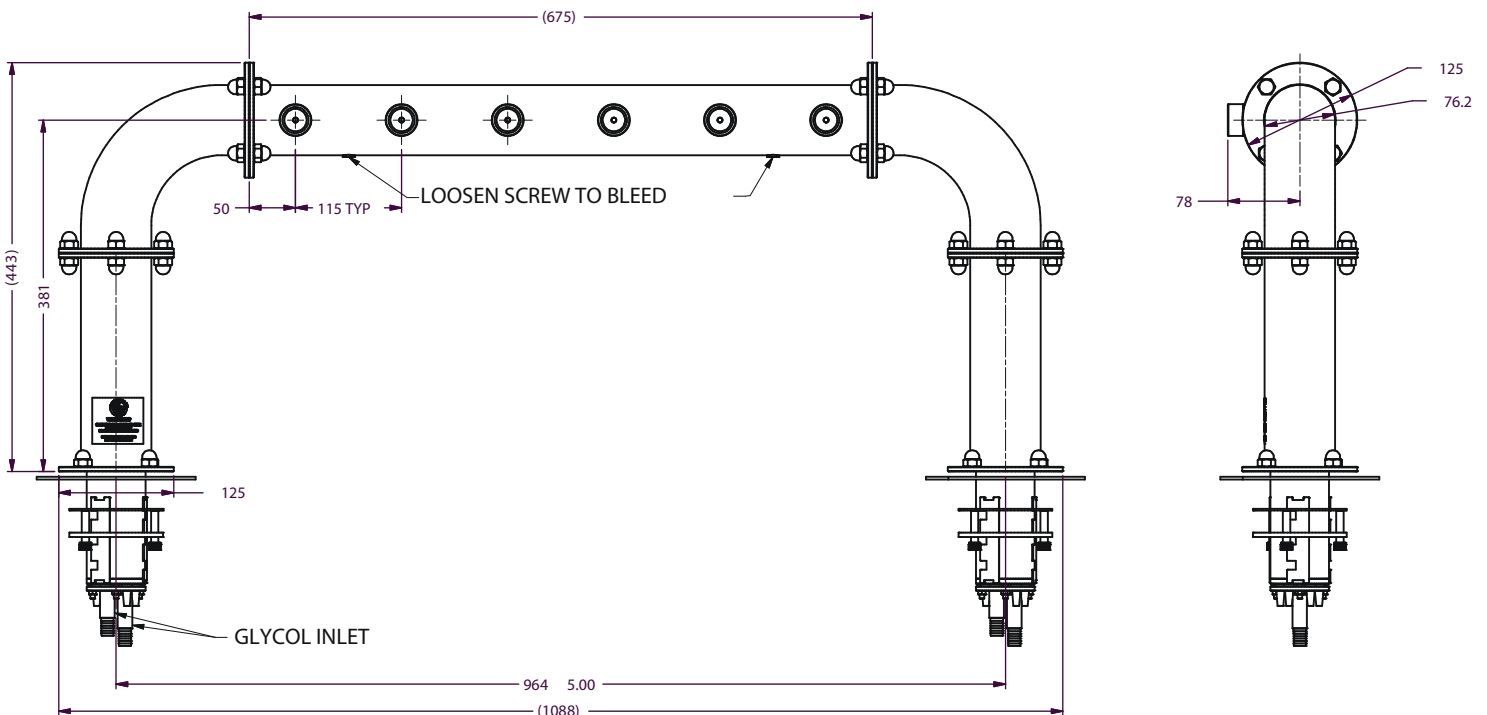

All **Founts** feature the following:

- High Polish 304 Stainless Steel Finish
- Mounting - Ladder Lock
- Various Plating Colours
- Custom made dimensions on request

OPTIONS AVAILABLE

No. of Taps
1-6

Riser Line Size
4-5 mm

Flooded
All

Adaptor connect
¾" All

TECHNICAL DRAWING

Part No.: 34000270