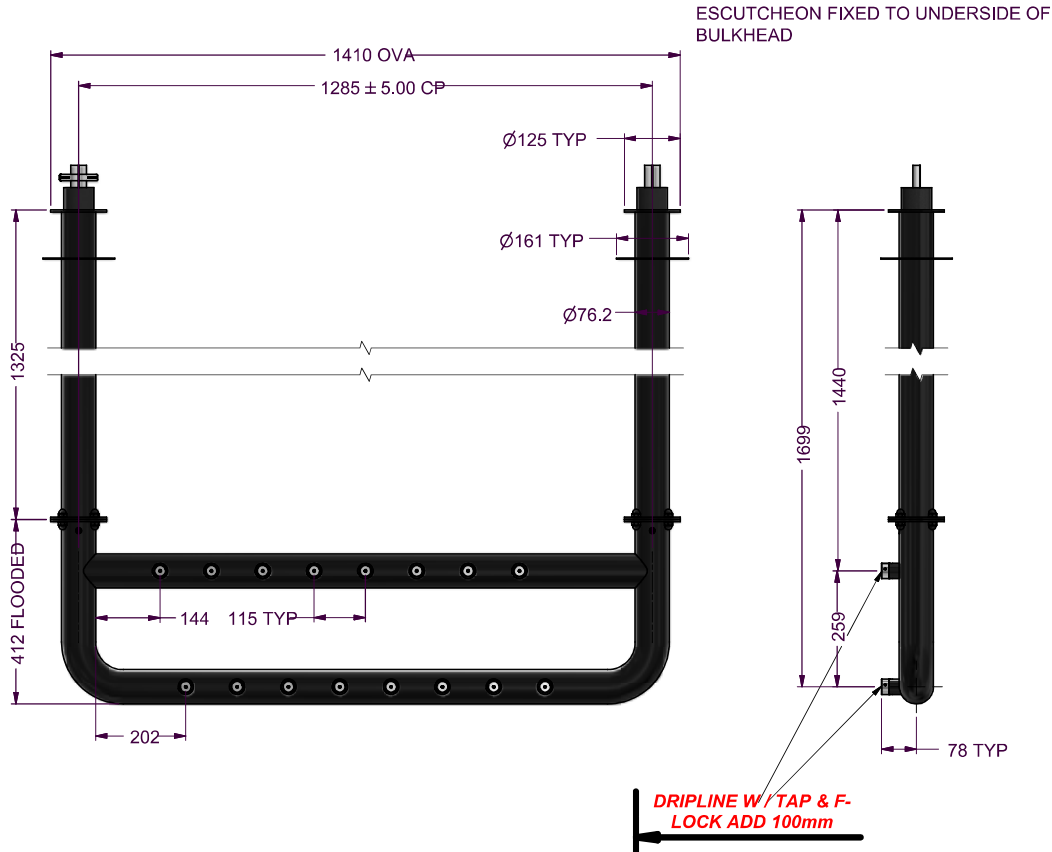

### OPTIONS AVAILABLE

No. of Taps  
8-24

Riser Line Size  
4-5 mm

Flooded  
All

Adaptor connect  
¾" All

### TECHNICAL DRAWING

Invert Avenue Straight Fount

For more Information visit [lancerbeverage.com](http://lancerbeverage.com) or call +61 8 8268 1388