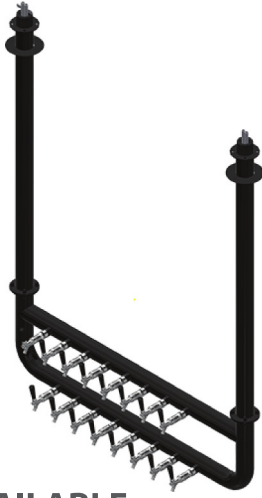

Invert Avenue Straight Fount

8-24 Taps

With more than 50 years experience, Lancer Worldwide has a team of experts ready to provide you with a draft system that is unique to your business. Our **Founts** provide a customizable and profitable solution to pouring any draft beer at any time in the most energy efficient package the industry can offer.

All **Founts** feature the following:

- High Polish 304 Stainless Steel Finish
- Mounting - Ladder Lock
- Various Plating Colours
- Custom made dimensions on request

OPTIONS AVAILABLE

No. of Taps
8-24

Riser Line Size
4-5 mm

Flooded
All

Adaptor connect
¾" All