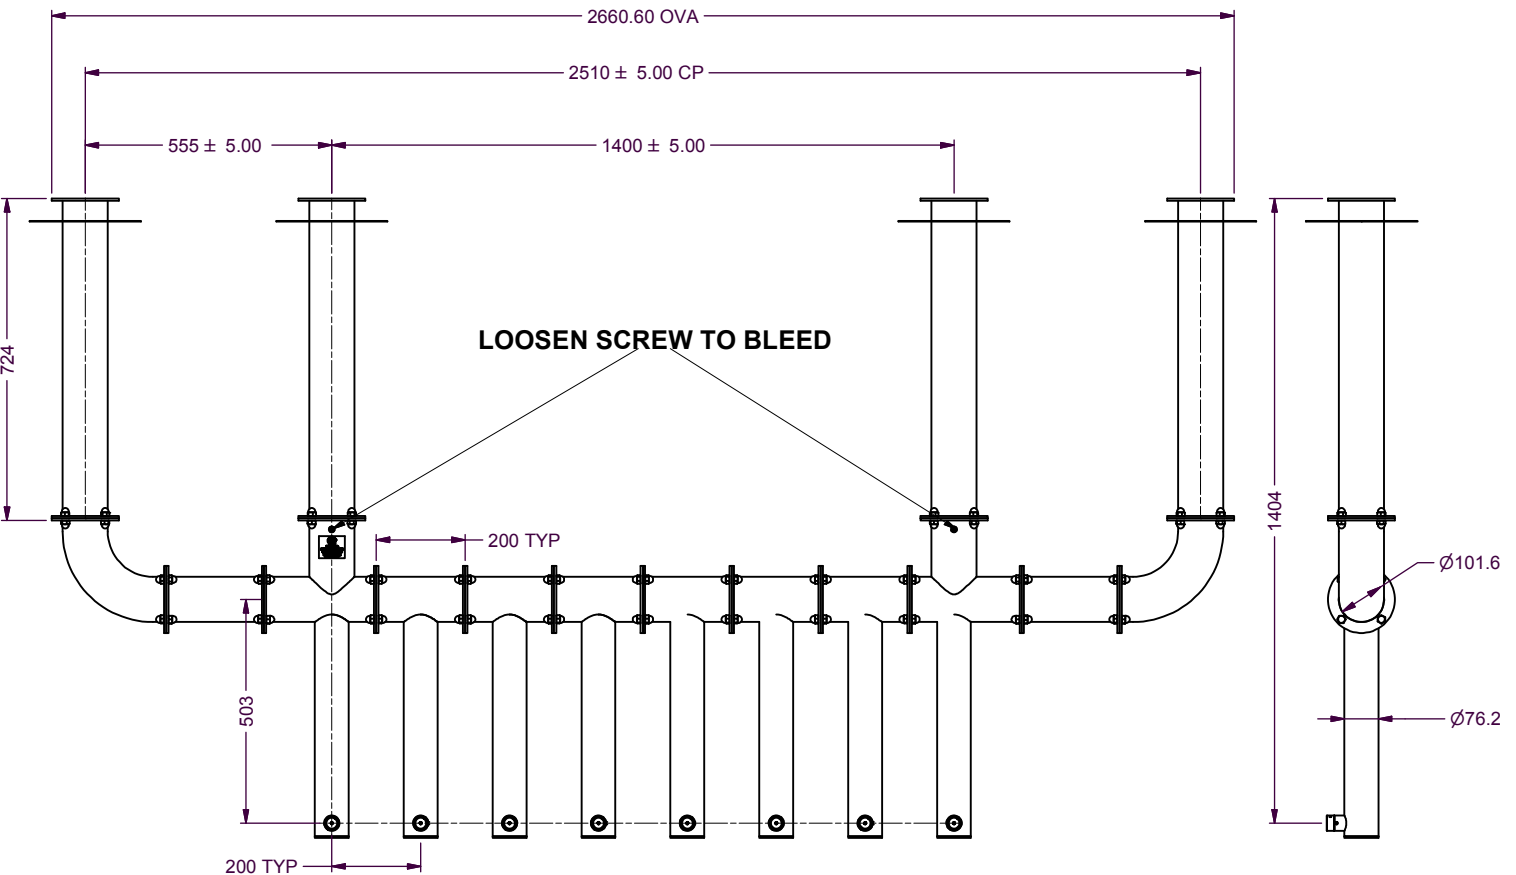

TECHNICAL DRAWING

Invert Comb Fount

For more Information visit lancerbeverage.com or call +61 8 8268 1388

5 Toogood Avenue, Beverley • SA 5009 • 1300 551 361 • ©2020 Lancer Worldwide • Invert Comb Fount 05/20

WARRANTY

For warranty specifics by product, contact your Lancer Sales Representative. Equipment design and/or specifications are subject to change without notice.