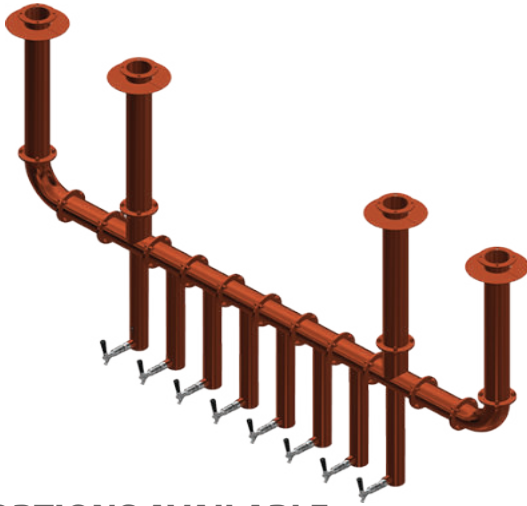

## Invert Comb Fount

8 Taps

Invert Comb 8 □

### OPTIONS AVAILABLE

No of Taps	Riser Line Size	Flooded	Adaptor connect
8	4-5 mm	All	¾" All

With more than 50 years experience, Lancer Worldwide has a team of experts ready to provide you with a draft system that is unique to your business. Our **Founts** provide a customizable and profitable solution to pouring any draft beer at any time in the most energy efficient package the industry can offer.

All **Founts** feature the following:

- High Polish 304 Stainless Steel Finish
- Mounting - Ladder Lock
- Various Plating Colours
- Custom made dimensions on request