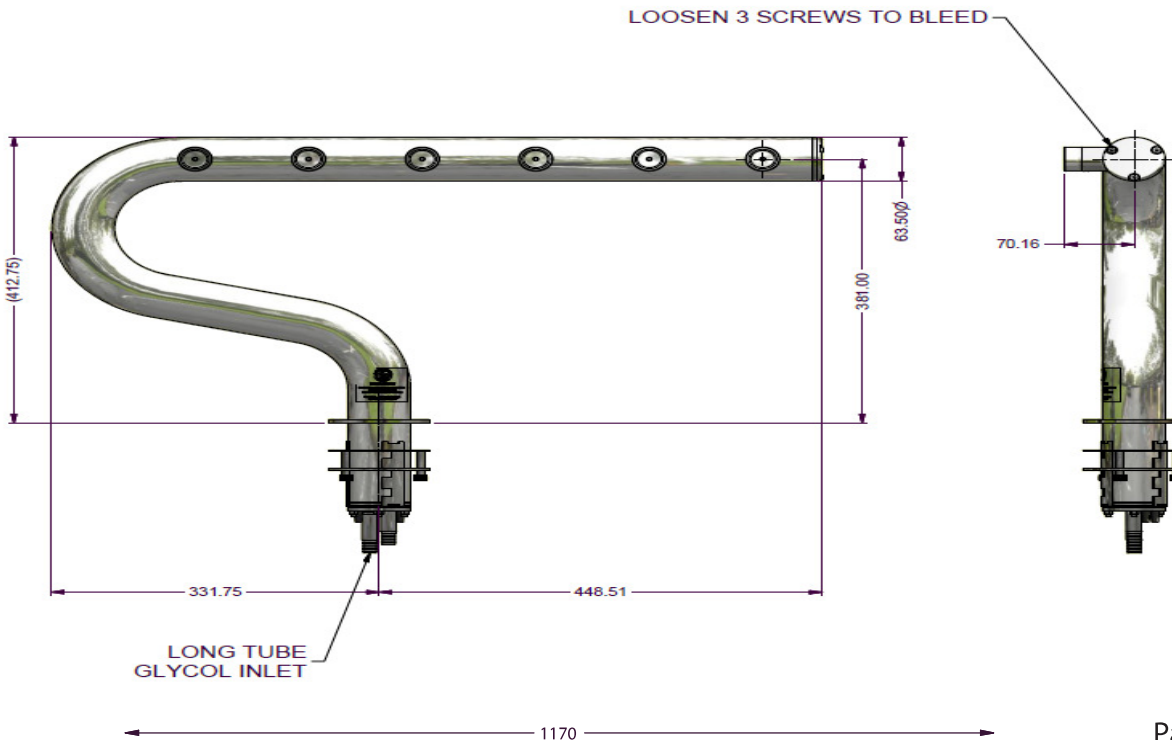

TECHNICAL DRAWING

Part No.: 34000599

For more Information visit lancerbeverage.com or call +61 8 8268 1388

5 Toogood Avenue, Beverley • SA 5009 • 1300 551 361 • ©2020 Hoshizaki Lancer Pty Ltd. • Jupiter Fount 05/20

WARRANTY

For warranty specifics by product, contact your Lancer Sales Representative. Equipment design and/or specifications are subject to change without notice.