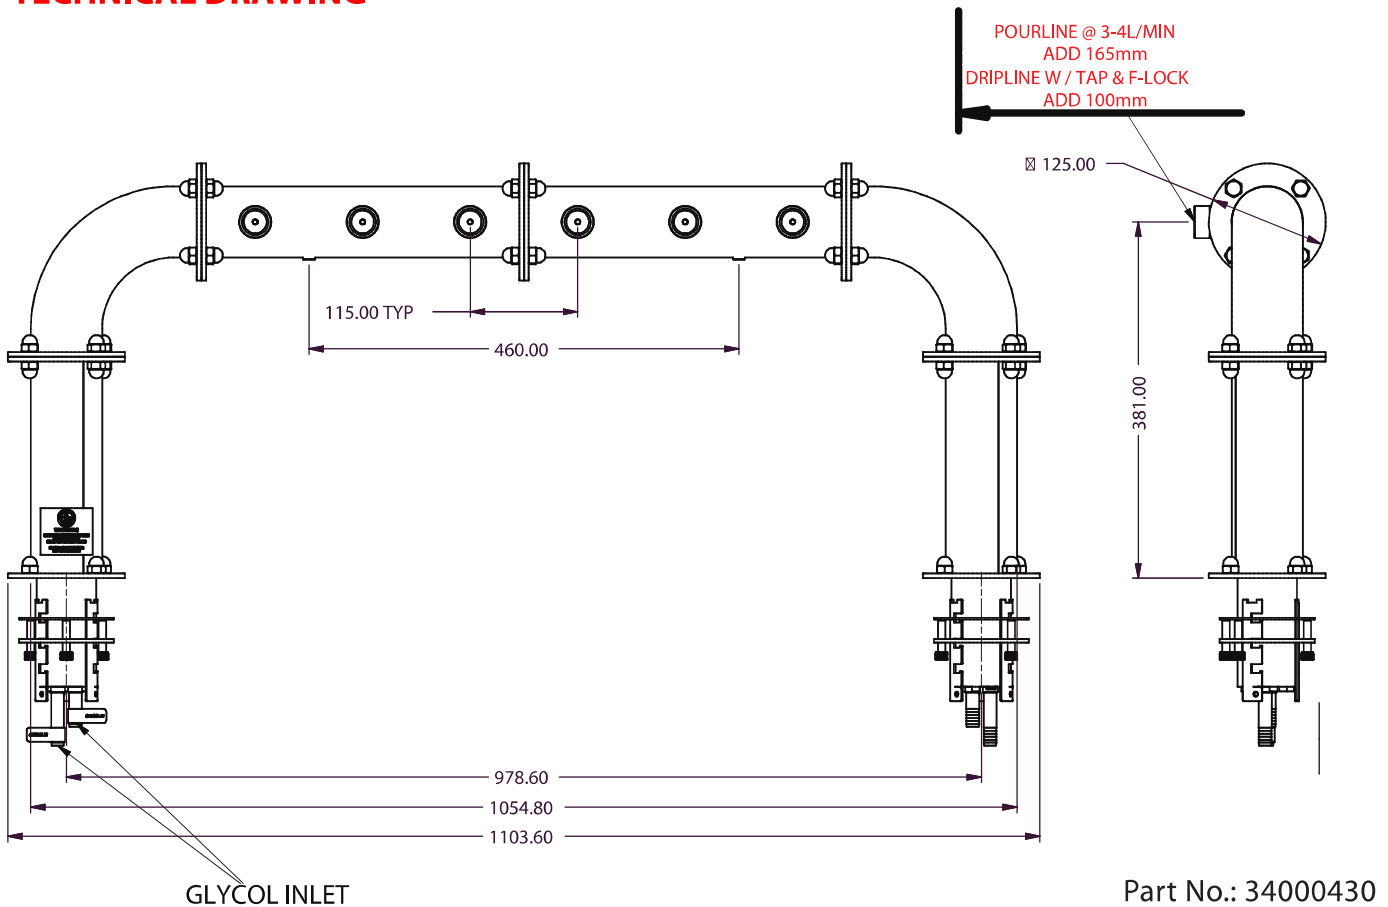

Pipeline Fount

2-8 Taps

OPTIONS AVAILABLE

No. of Taps Riser Line Size Flooded Adaptor connect
2-8 4-5 mm All 3/4" All

With more than 50 years experience, Lancer Worldwide has a team of experts ready to provide you with a draft system that is unique to your business. Our **Founts** provide a customizable and profitable solution to pouring any draft beer at any time in the most energy efficient package the industry can offer.

All **Founts** feature the following:

- High Polish 304 Stainless Steel Finish
- Mounting - Ladder Lock
- Various Plating Colours
- Custom made dimensions on request

TECHNICAL DRAWING

Pipeline Fount

For more Information visit lancerbeverage.com or call +61 8 8268 1388