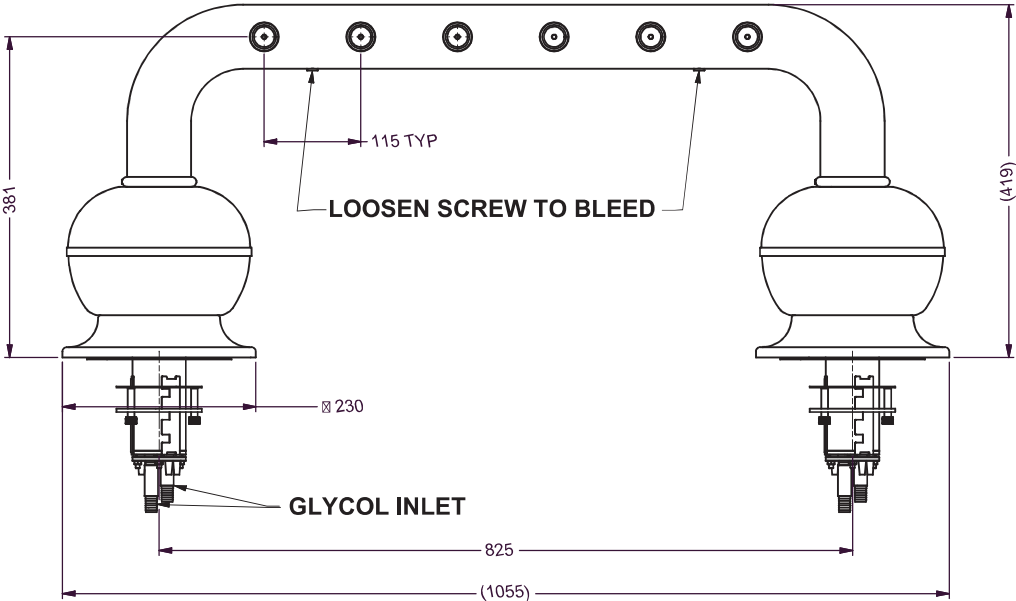

All **Founts** feature the following:

- High Polish 304 Stainless Steel Finish
- Mounting - Ladder Lock
- Various Plating Colours
- Custom made dimensions on request

### OPTIONS AVAILABLE

No. of Taps	Riser Line Size	Flooded	Adaptor connect
4-16	4-5 mm	All	¾" All

### TECHNICAL DRAWING

Part No.: 34000290

Queenstown Fount