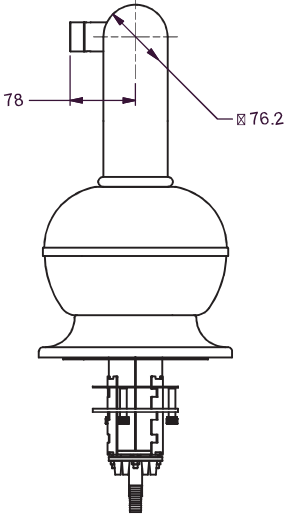

### OPTIONS AVAILABLE

No. of Taps	Riser Line Size	Flooded	Adaptor connect
4-16	4-5 mm	All	¾" All

### TECHNICAL DRAWING

Part No.: 34000290

Queenstown Fount