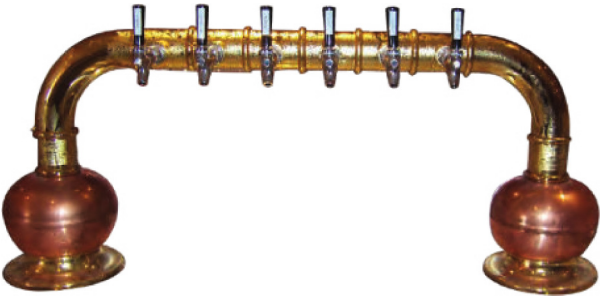

Queenstown Fount

4-16 Taps

With more than 50 years experience, Lancer Worldwide has a team of experts ready to provide you with a draft system that is unique to your business. Our **Founts** provide a customizable and profitable solution to pouring any draft beer at any time in the most energy efficient package the industry can offer.

All **Founts** feature the following:

- High Polish 304 Stainless Steel Finish
- Mounting - Ladder Lock
- Various Plating Colours
- Custom made dimensions on request

OPTIONS AVAILABLE

No. of Taps	Riser Line Size	Flooded	Adaptor connect
4-16	4-5 mm	All	¾" All