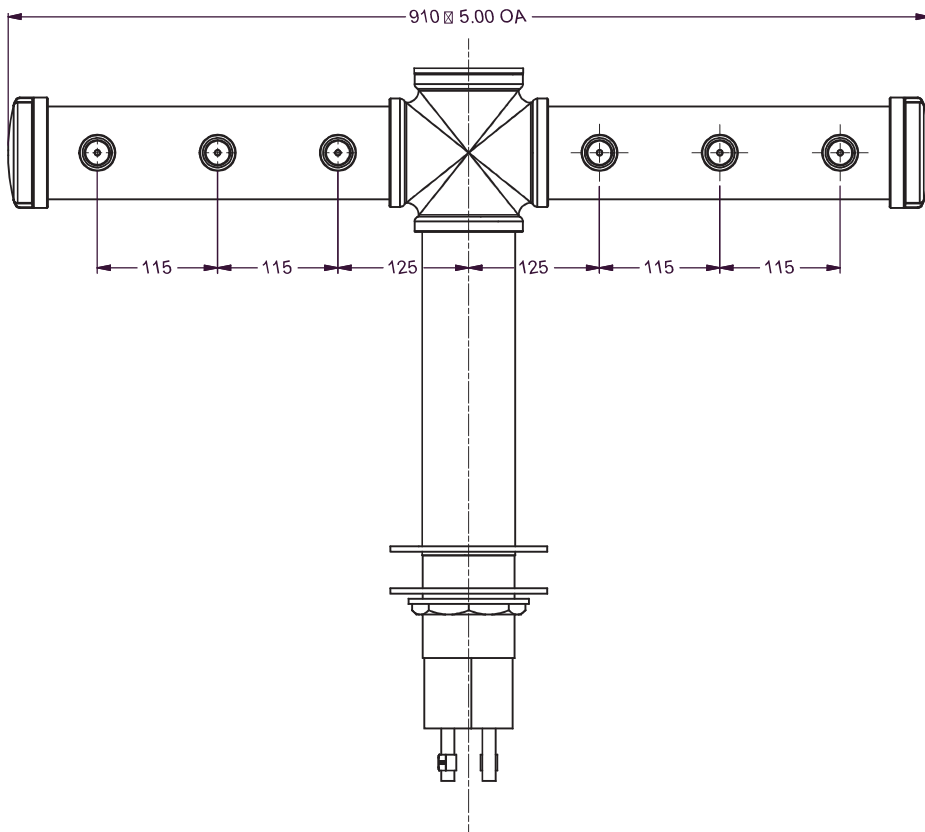

All **Founts** feature the following:

- High Polish 304 Stainless Steel Finish
- Mounting - Ladder Lock
- Various Plating Colours
- Custom made dimensions on request

OPTIONS AVAILABLE

No. of Taps
6

Riser Line Size
4-5 mm

Flooded
All

Adaptor connect
¾" All

TECHNICAL DRAWING

Part No.: 34100634

For more Information visit lancerbeverage.com or call +61 8 8268 1388

5 Toogood Avenue, Beverley • SA 5009 • 1300 551 361 • ©2020 Hoshizaki Lancer Pty Ltd. • Rustic Fount 05/20