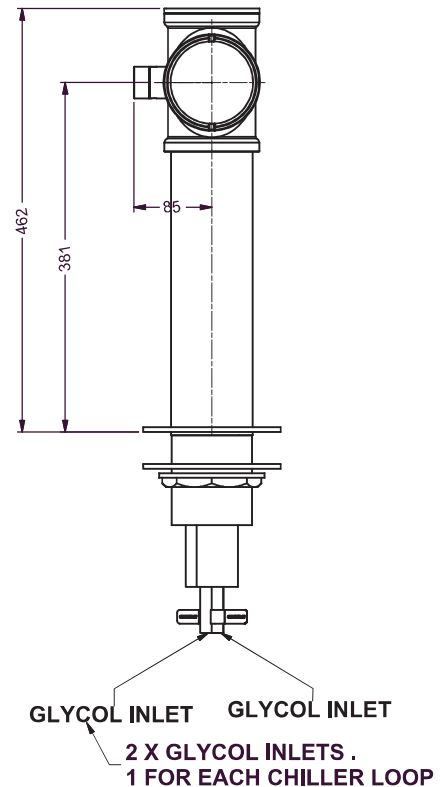

All **Founts** feature the following:

- High Polish 304 Stainless Steel Finish
- Mounting - Ladder Lock
- Various Plating Colours
- Custom made dimensions on request

OPTIONS AVAILABLE

No. of Taps
6

Riser Line Size
4-5 mm

Flooded
All

Adaptor connect
¾" All

TECHNICAL DRAWING

Part No.: 34100634

For more Information visit lancerbeverage.com or call +61 8 8268 1388

5 Toogood Avenue, Beverley • SA 5009 • 1300 551 361 • ©2020 Hoshizaki Lancer Pty Ltd. • Rustic Fount 05/20