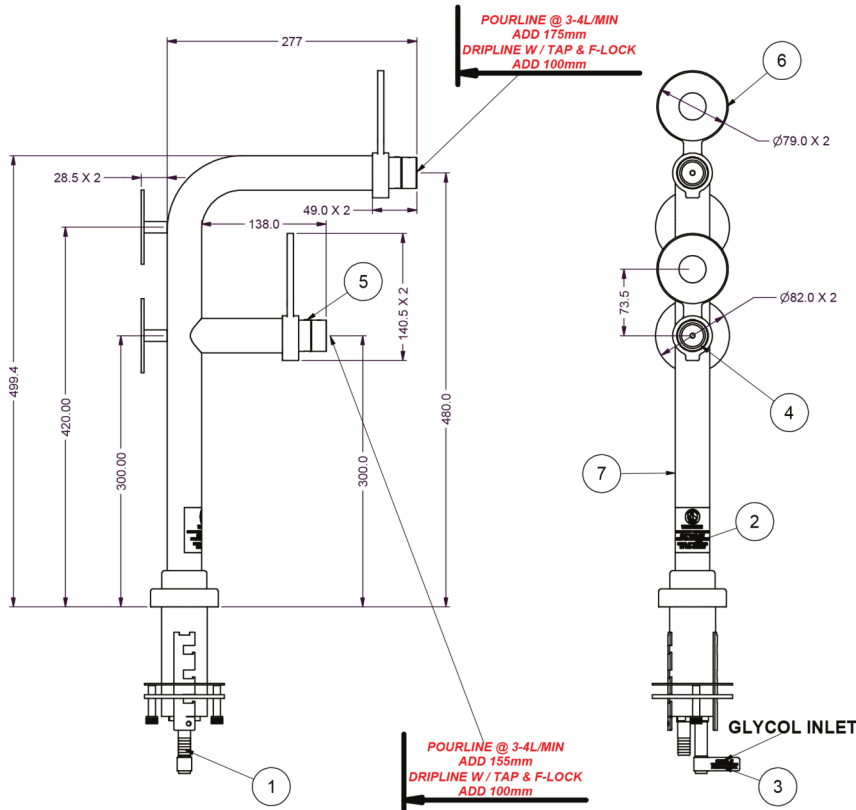

## Single Dual - Slim Fount

2 Tap

### OPTIONS AVAILABLE

No. of Taps  
2

Riser Line Size  
4-5 mm

Flooded  
All

Adaptor connect  
3/4" All

With more than 50 years experience, Lancer Worldwide has a team of experts ready to provide you with a draft system that is unique to your business. Our **Founts** provide a customizable and profitable solution to pouring any draft beer at any time in the most energy efficient package the industry can offer.

All **Founts** feature the following:

- High Polish 304 Stainless Steel Finish
- Mounting - Ladder Lock
- Various Plating Colours
- Custom made dimensions on request

Single Dual - Slim Fount

### TECHNICAL DRAWING

Part No.: 34003006

For more Information visit [lancerbeverage.com](http://lancerbeverage.com) or call +61 8 8268 1388