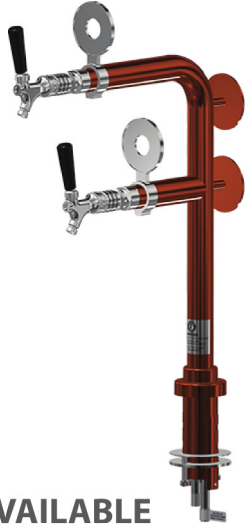

## Single Dual - Slim Fount

2 Tap

### OPTIONS AVAILABLE

No. of Taps  
2

Riser Line Size  
4-5 mm

Flooded  
All

Adaptor connect  
3/4" All

With more than 50 years experience, Lancer Worldwide has a team of experts ready to provide you with a draft system that is unique to your business. Our **Founts** provide a customizable and profitable solution to pouring any draft beer at any time in the most energy efficient package the industry can offer.

All **Founts** feature the following:

- High Polish 304 Stainless Steel Finish
- Mounting - Ladder Lock
- Various Plating Colours
- Custom made dimensions on request

Single Dual - Slim Fount