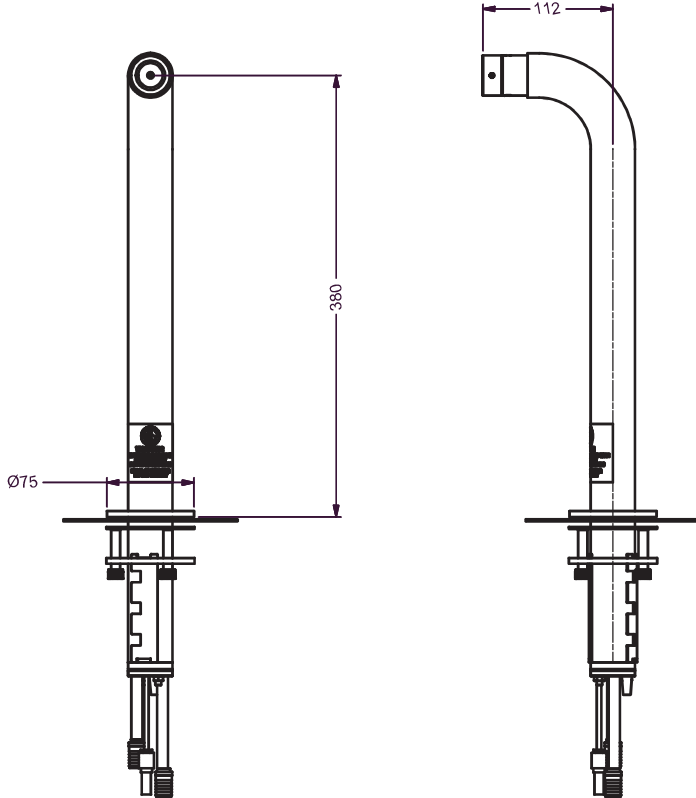

### OPTIONS AVAILABLE

No. of Tap  
1

Riser Line Size  
4-5 mm

Flooded  
All

Adaptor connect  
¾" All

### TECHNICAL DRAWING

Part No.: 34000428

For more Information visit [lancerbeverage.com](http://lancerbeverage.com) or call +61 8 8268 1388

5 Toogood Avenue, Beverley • SA 5009 • 1300 551 361 • ©2020 Hoshizaki Lancer Pty Ltd. • Single Fount 05/20