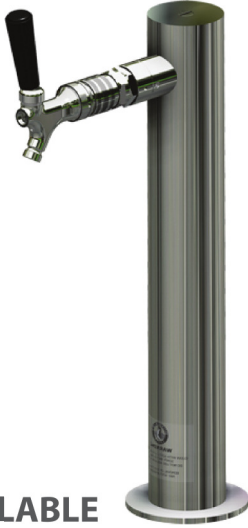

Single T'Bar Fount

1 Tap

OPTIONS AVAILABLE

No. of Taps
1

Riser Line Size
4-5 mm

Flooded
All

Adaptor connect
¾" All

With more than 50 years experience, Lancer Worldwide has a team of experts ready to provide you with a draft system that is unique to your business. Our **Founts** provide a customizable and profitable solution to pouring any draft beer at any time in the most energy efficient package the industry can offer.

All **Founts** feature the following:

- High Polish 304 Stainless Steel Finish
- Mounting - Ladder Lock
- Various Plating Colours
- Custom made dimensions on request

Single T'Bar Fount

TECHNICAL DRAWING

Part No.: 34000285