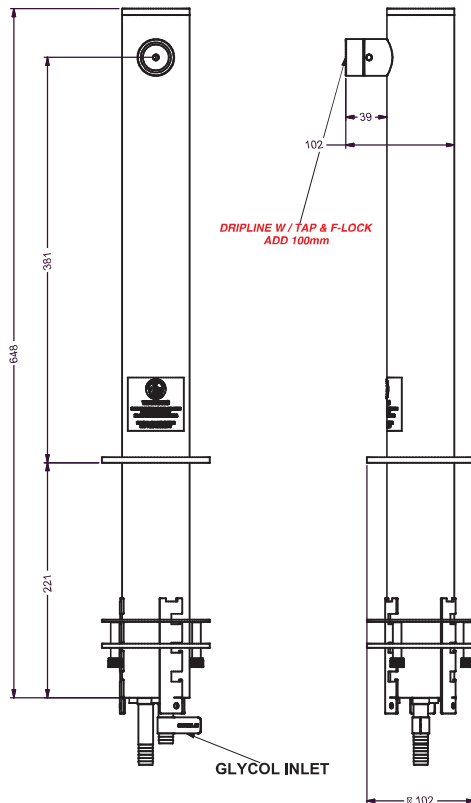

Single T'Bar Fount

1 Tap

OPTIONS AVAILABLE

No. of Taps
1

Riser Line Size
4-5 mm

Flooded
All

Adaptor connect
¾" All

With more than 50 years experience, Lancer Worldwide has a team of experts ready to provide you with a draft system that is unique to your business. Our **Founts** provide a customizable and profitable solution to pouring any draft beer at any time in the most energy efficient package the industry can offer.

All **Founts** feature the following:

- High Polish 304 Stainless Steel Finish
- Mounting - Ladder Lock
- Various Plating Colours
- Custom made dimensions on request

Single T'Bar Fount

TECHNICAL DRAWING

Part No.: 34000285