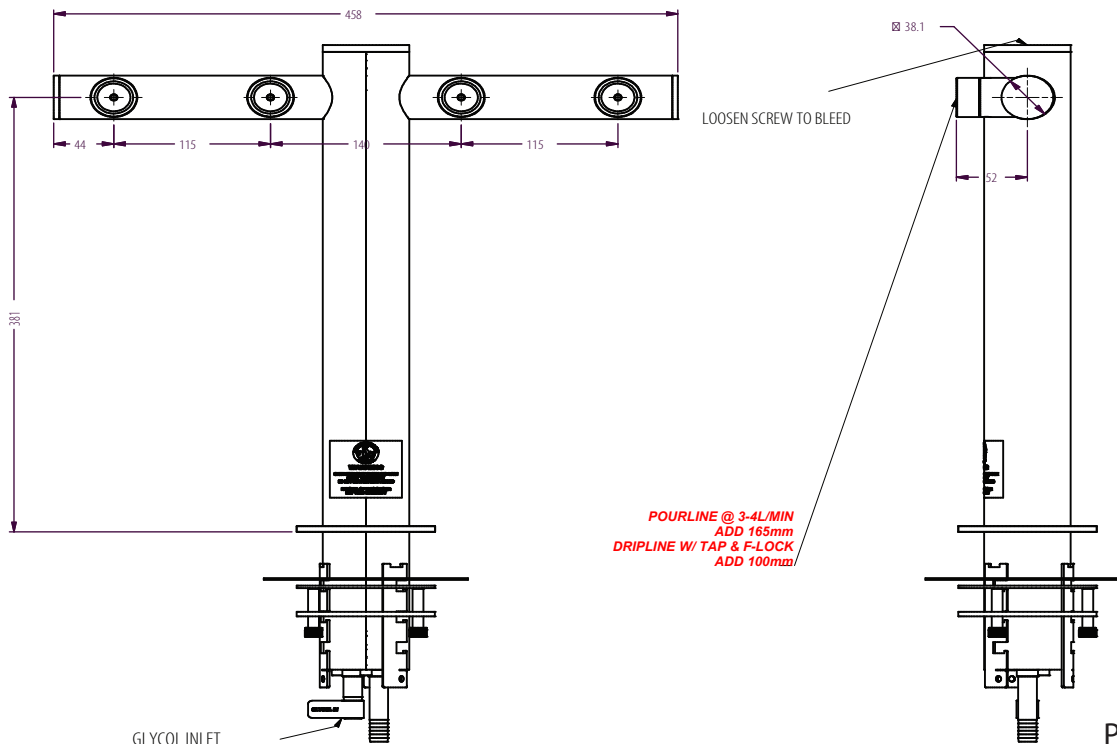

T' Bar Fount

4 Tap

T'Bar 4 □

OPTIONS AVAILABLE

No of Taps	Riser Line Size	Flooded	Adaptor connect
4	4-5 mm	All	¾" All

With more than 50 years experience, Lancer Worldwide has a team of experts ready to provide you with a draft system that is unique to your business. Our **Founts** provide a customizable and profitable solution to pouring any draft beer at any time in the most energy efficient package the industry can offer.

All **Founts** feature the following:

- High Polish 304 Stainless Steel Finish
- Mounting - Ladder Lock
- Various Plating Colours
- Custom made dimensions on request

TECHNICAL DRAWING

Part No.:34000309

T'Bar Fount