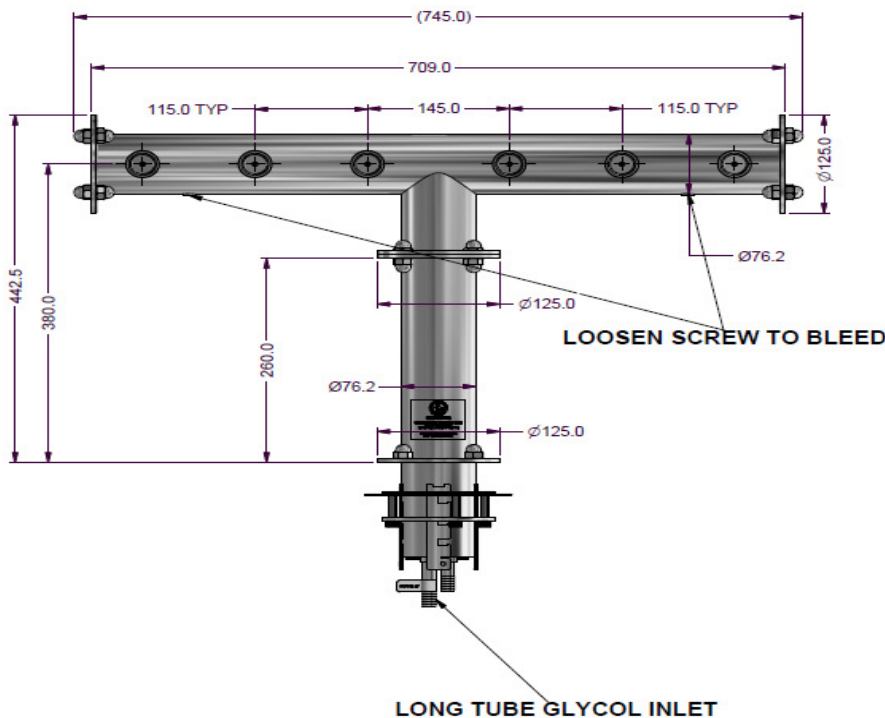

All **Founts** feature the following:

- High Polish 304 Stainless Steel Finish
- Mounting - Ladder Lock
- Various Plating Colours
- Custom made dimensions on request

OPTIONS AVAILABLE

No. of Taps
2-8

Riser Line Size
4-5 mm

Flooded
All

Adaptor connect
¾" All

TECHNICAL DRAWING

Part No.: 34000185

T¹ Pipeline Fount

For more Information visit lancerbeverage.com or call +61 8 8268 1388

5 Toogood Avenue, Beverley • SA 5009 • 1300 551 361 • ©2020 Hoshizaki Lancer Pty Ltd. • T Pipeline Fount 05/20