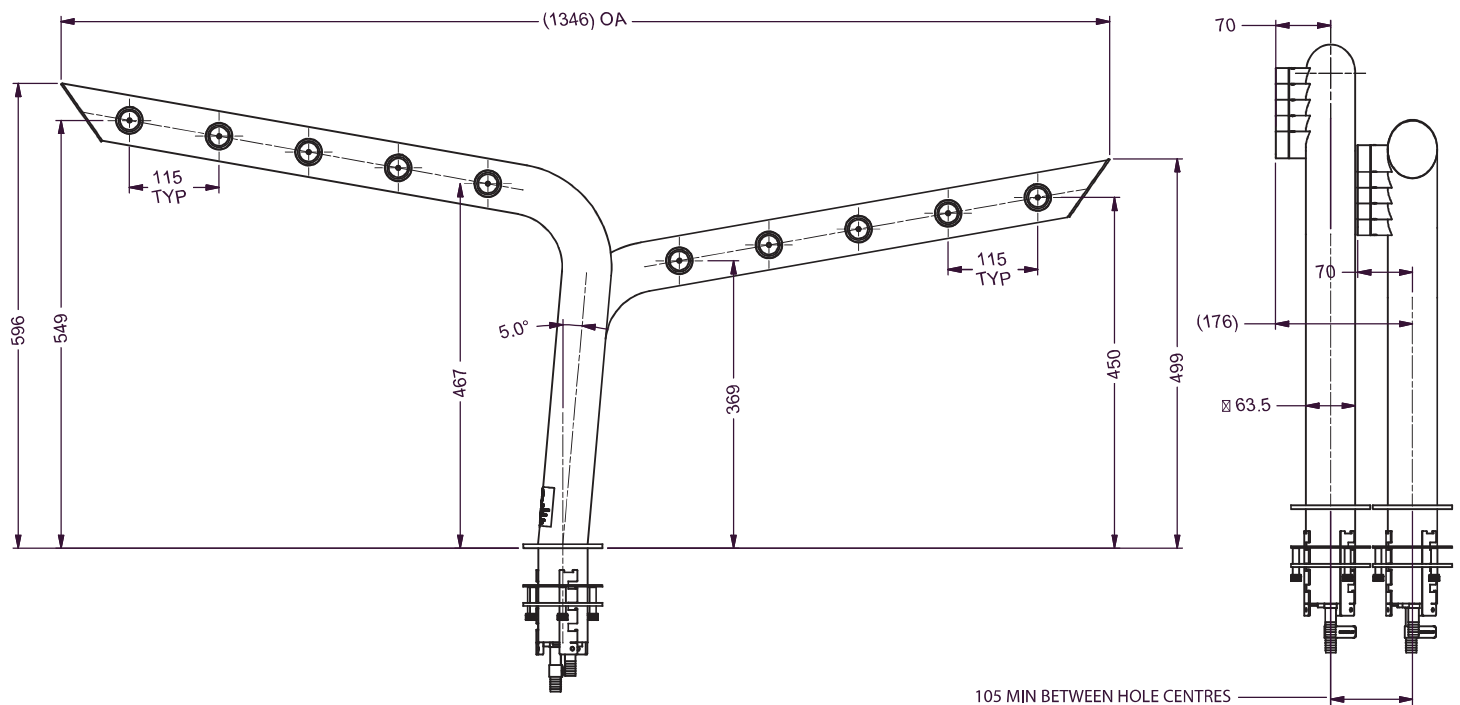

Whale Tail Fount

6-12 Taps

OPTIONS AVAILABLE

No. of Taps
6-12

Riser Line Size
4-5 mm

Flooded
All

Adaptor connect
¾" All

With more than 50 years experience, Lancer Worldwide has a team of experts ready to provide you with a draft system that is unique to your business. Our **Founts** provide a customizable and profitable solution to pouring any draft beer at any time in the most energy efficient package the industry can offer.

All **Founts** feature the following:

- High Polish 304 Stainless Steel Finish
- Mounting - Ladder Lock
- Various Plating Colours
- Custom made dimensions on request

TECHNICAL DRAWING

Part No.: 34000655

For more Information visit lancerbeverage.com or call +61 8 8268 1388