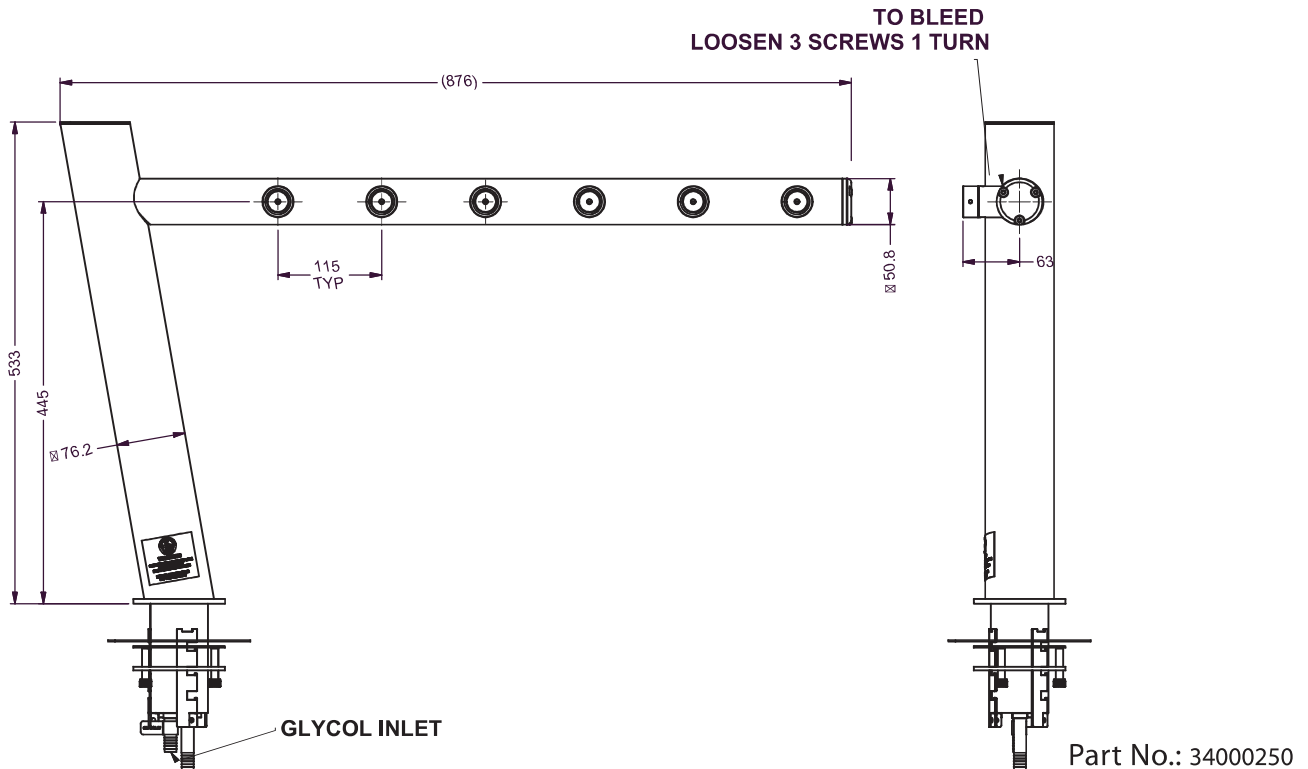

All **Founts** feature the following:

- High Polish 304 Stainless Steel Finish
- Mounting - Ladder Lock
- Various Plating Colours
- Custom made dimensions on request

OPTIONS AVAILABLE

No. of Taps
2-6

Riser Line Size
4-5 mm

Flooded
All

Adaptor connect
¾" All

TECHNICAL DRAWING

For more Information visit lancerbeverage.com or call +61 8 8268 1388

5 Toogood Avenue, Beverley • SA 5009 • 1300 551 361 • ©2020 Hoshizaki Lancer Pty Ltd. • Zenith Tower Fount 05/20