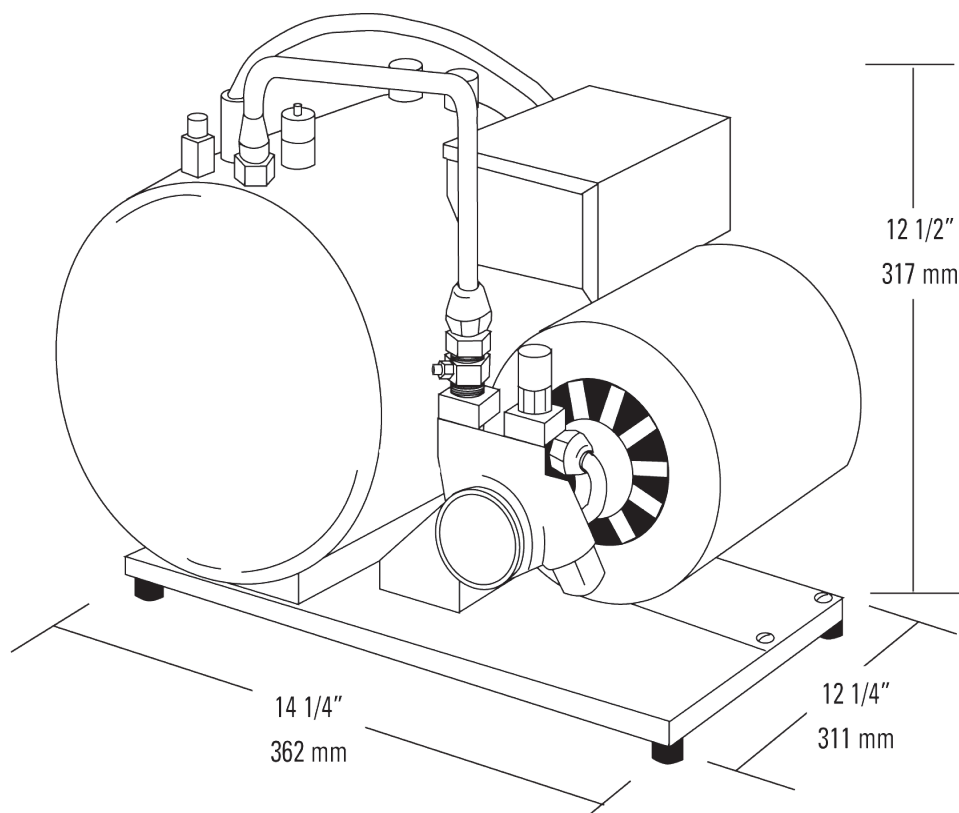

### Dimensions

- 22" - 22.188" W x 11.90" D x 5.513" H  
(563.58 mm W x 302.26 mm D x 140.03 mm H)
- 22" Side Guard - 22.187" W x 13.86" D x 18.13" H  
(563.54 mm W x 352.04 mm D x 460.47 mm H)
- 25" - 25.188" W x 11.90" D x 5.513" H  
(639.77 mm W x 302.26 mm D x 140.03 mm H)
- 25" Side Guard - 25.187" W x 13.86" D x 18.13" H  
(639.74 mm W x 352.04 mm D x 460.47 mm H)
- 30" - 30.188" W x 11.90" D x 5.513" H  
(766.77 mm W x 302.26 mm D x 140.03 mm H)
- 30" Side Guard - 30.187" W x 13.86" D x 18.13" H  
(766.76 mm W x 352.04 mm D x 460.50 mm H)
- 44" - 44.188" W x 11.90" D x 5.513" H  
(1122.37 mm W x 302.26 mm D x 140.03 mm H)
- 44" Side Guard - 44.187" W x 13.86" D x 18.13" H  
(1122.34 mm W x 352.04 mm D x 460.50 mm H)