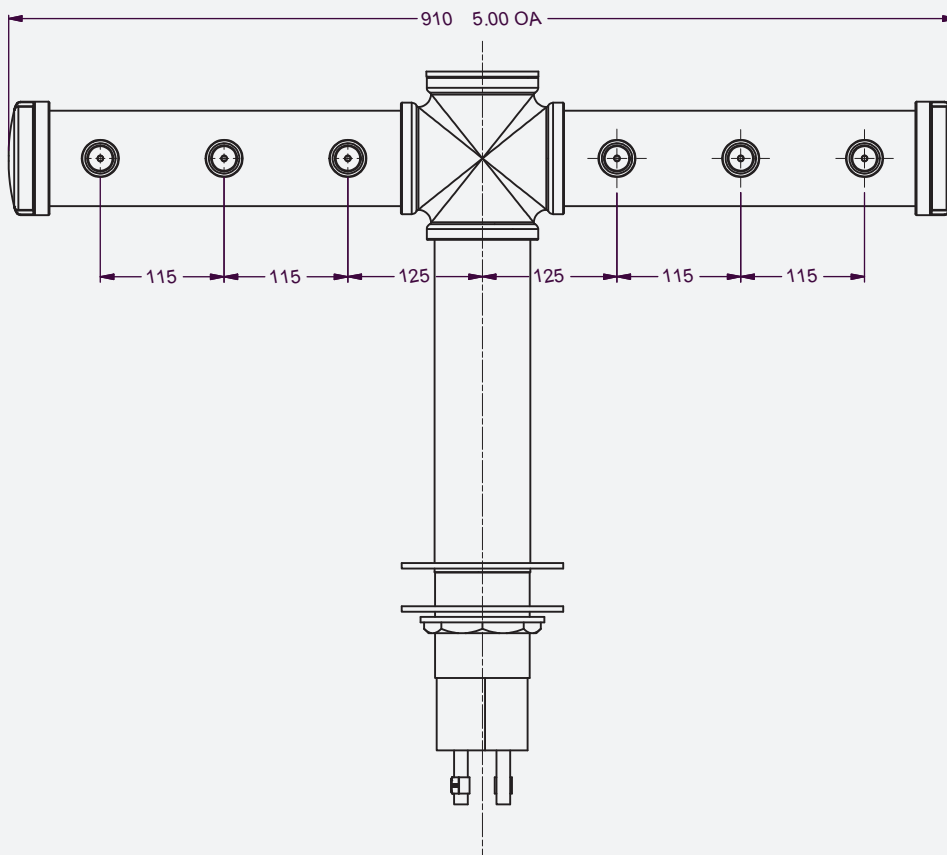

RUSTIC

RUSTIC FOUNT

AT A GLANCE

Combining the rustic look of copper and brass and featuring your brand, Lancer can build the tower that represents the essence of your brands. These heritage style towers are available from 2 through to 6 faucet versions and come complete with glycol recirculation loops.

SPECIFICATIONS

- FINISH: High polish
- MATERIAL: Stainless steel 304 grade
- TOP THREAD: 3/4" BSP connection
- MOUNTING: Ladder lock

OPTIONS

- Decal discs
- Taps & Adaptors
- Custom made dimensions on request

COLOURS

- Various plating colours

TECHNICAL DRAWING

Part No.: 34100634