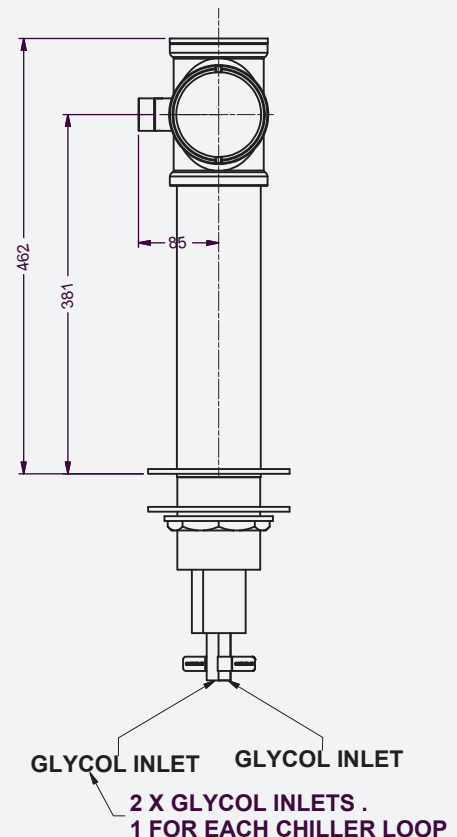

RUSTIC

RUSTIC FOUNT

AT A GLANCE

Combining the rustic look of copper and brass and featuring your brand, Lancer can build the tower that represents the essence of your brands. These heritage style towers are available from 2 through to 6 faucet versions and come complete with glycol recirculation loops.

SPECIFICATIONS

- FINISH: High polish
- MATERIAL: Stainless steel 304 grade
- TOP THREAD: 3/4" BSP connection
- MOUNTING: Ladder lock

OPTIONS

- Decal discs
- Taps & Adaptors
- Custom made dimensions on request

COLOURS

- Various plating colours

TECHNICAL DRAWING

Part No.: 34100634