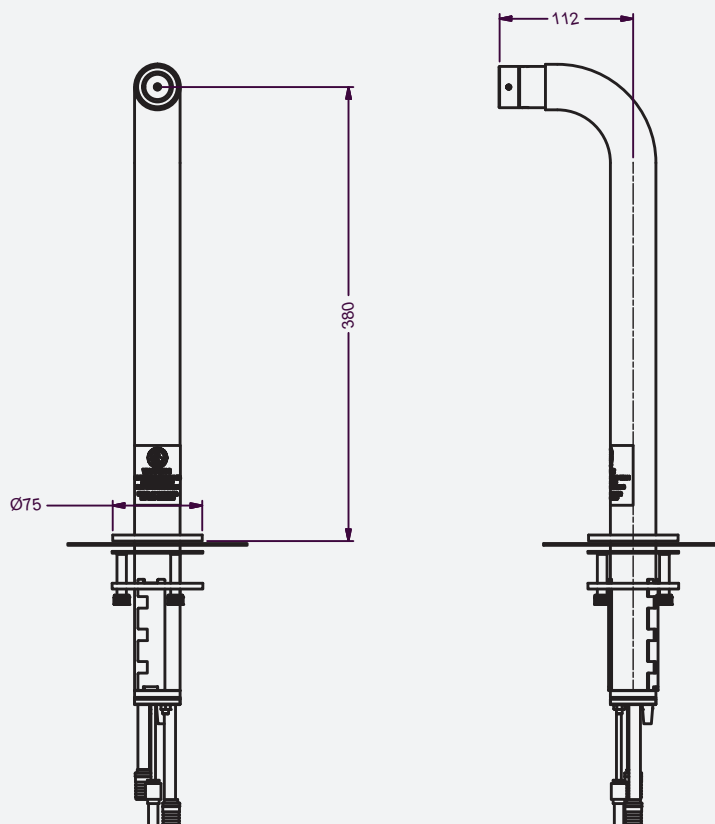

SINGLE

SINGLE FOUNT AT A GLANCE

Slim, sleek and sexy the Single is quickly becoming one of the most popular founts in the Lancer range.

SPECIFICATIONS

- FINISH: High polish
- MATERIAL: Stainless steel 304 grade
- TOP THREAD: 3/4" BSP connection
- MOUNTING: Ladder lock

OPTIONS

- Decal discs
- Taps & Adaptors
- Custom made dimensions on request

COLOURS

- Various plating colours

TECHNICAL DRAWING

Part No.: 34000428