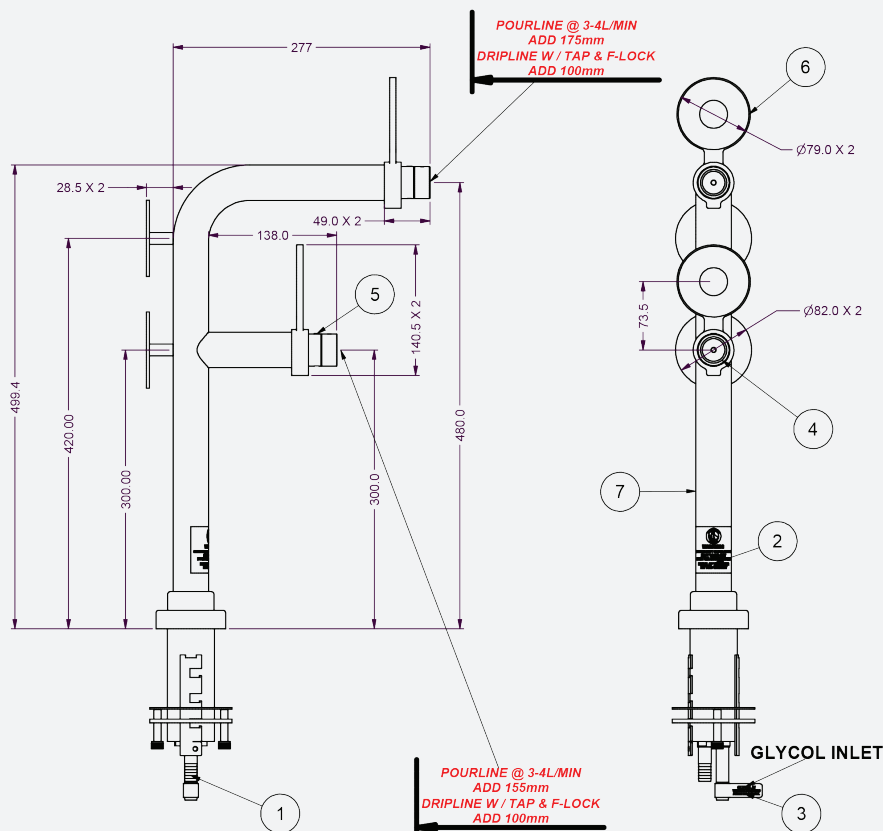

- FINISH: High polish
- MATERIAL: Stainless steel 304 grade
- TOP THREAD: 3/4" BSP connection
- MOUNTING: Ladder lock

OPTIONS

- Decal discs
- Taps & Adaptors
- Custom made dimensions on request

COLOURS

- Various plating colours

TECHNICAL DRAWING

Part No.: 34003006