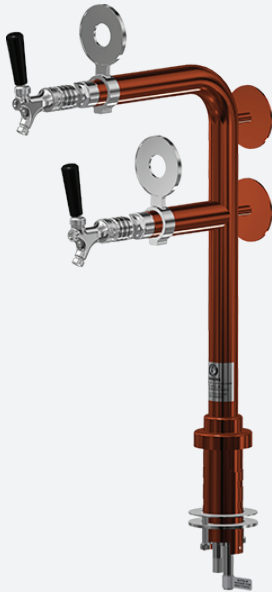

SINGLE-DUAL SLIM

SINGLE-DUAL SLIM FOUNT AT A GLANCE

We can custom make any founts to suit your individual needs in a range of finishes, such as stainless steel, chrome, copper, or gold plated.

SPECIFICATIONS

- FINISH: High polish
- MATERIAL: Stainless steel 304 grade
- TOP THREAD: 3/4" BSP connection
- MOUNTING: Ladder lock

OPTIONS

- Decal discs
- Taps & Adaptors
- Custom made dimensions on request

COLOURS

- Various plating colours

TECHNICAL DRAWING

Part No.: 34003006