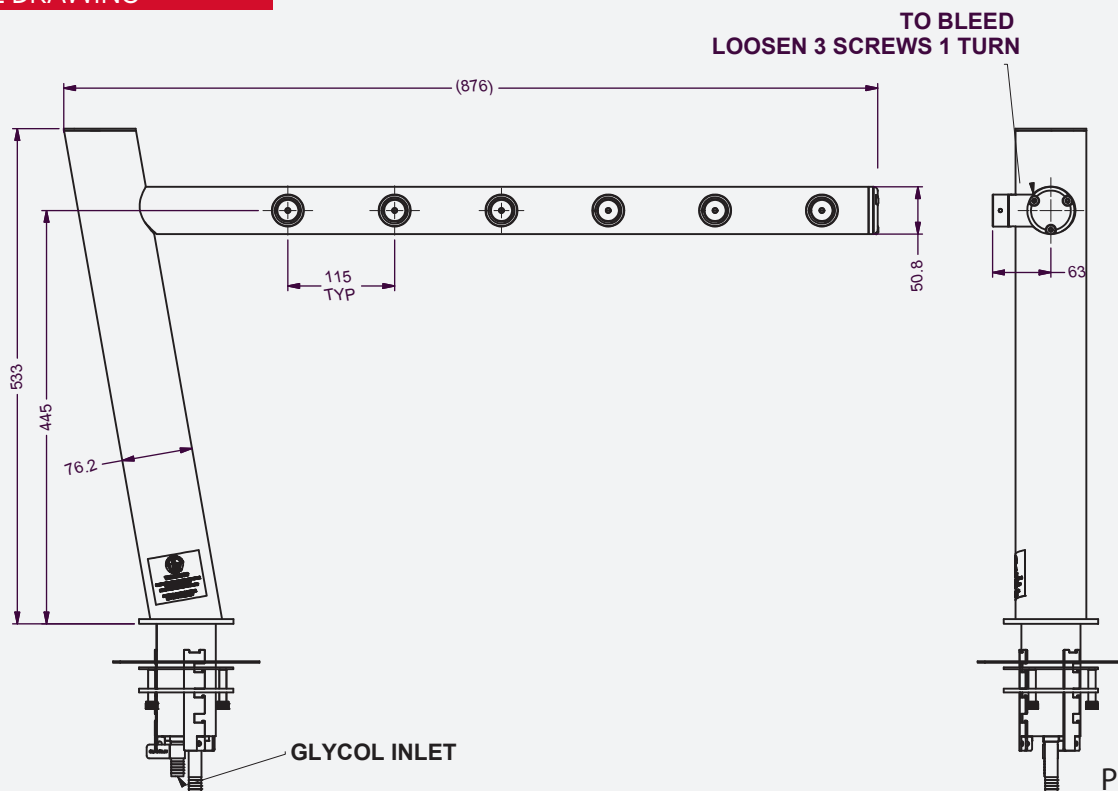

ZENITH

ZENITH FOUNT AT A GLANCE

Slim, sleek and sexy the Zenith is quickly becoming one of the most popular towers in the Lancer range. The broader upright section combined with the narrower horizontal section create a unique look. This fully flooded tower looks great in any environment and is available in 4 to 6 faucet versions, available in both right hand and left hand. Consider using a combination of right and left hand towers to create something different for your bar !!

SPECIFICATIONS

- FINISH: High polish
- MATERIAL: Stainless steel 304 grade
- TOP THREAD: 3/4" BSP connection
- MOUNTING: Ladder lock

OPTIONS

- Decal discs
- Taps & Adaptors
- Custom made dimensions on request

COLOURS

- Various plating colours

TECHNICAL DRAWING

Part No.: 34000250