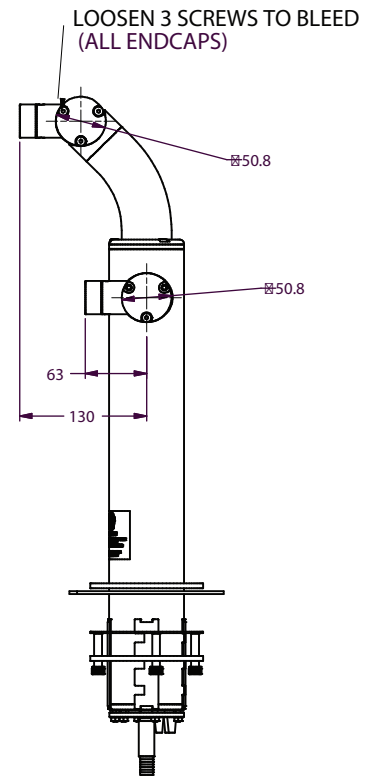

OPTIONS AVAILABLE

No of Taps	Riser Line Size	Flooded	Adaptor connect
5-13	4-5 mm	All	¾" All

With more than 50 years experience, Lancer Worldwide has a team of experts ready to provide you with a draft system that is unique to your business. Our **Founts** provide a customizable and profitable solution to pouring any draft beer at any time in the most energy efficient package the industry can offer.

All **Founts** feature the following:

- High Polish 304 Stainless Steel Finish
- Mounting - Ladder Lock
- Various Plating Colours
- Custom made dimensions on request

TECHNICAL DRAWING

Part No.: 34000164

Bayfield Fount