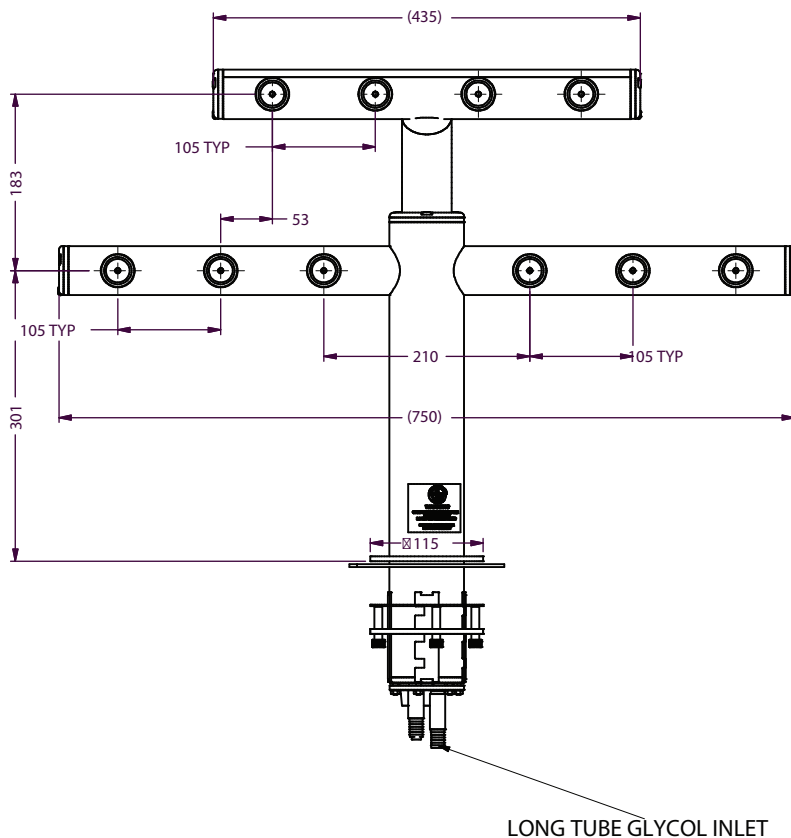

OPTIONS AVAILABLE

No of Taps	Riser Line Size	Flooded	Adaptor connect
5-13	4-5 mm	All	¾" All

With more than 50 years experience, Lancer Worldwide has a team of experts ready to provide you with a draft system that is unique to your business. Our **Founts** provide a customizable and profitable solution to pouring any draft beer at any time in the most energy efficient package the industry can offer.

All **Founts** feature the following:

- High Polish 304 Stainless Steel Finish
- Mounting - Ladder Lock
- Various Plating Colours
- Custom made dimensions on request

TECHNICAL DRAWING

Part No.: 34000164

Bayfield Fount