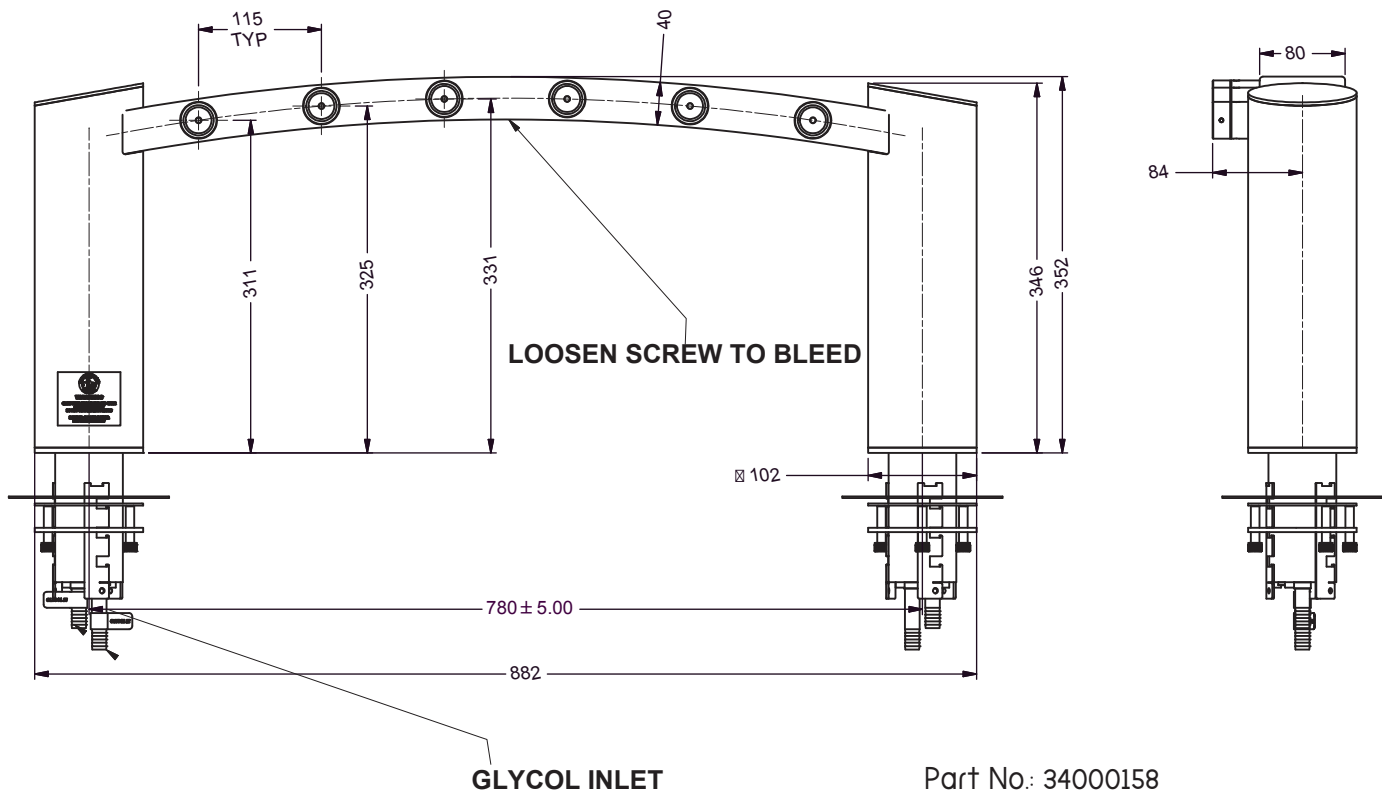

TECHNICAL DRAWING