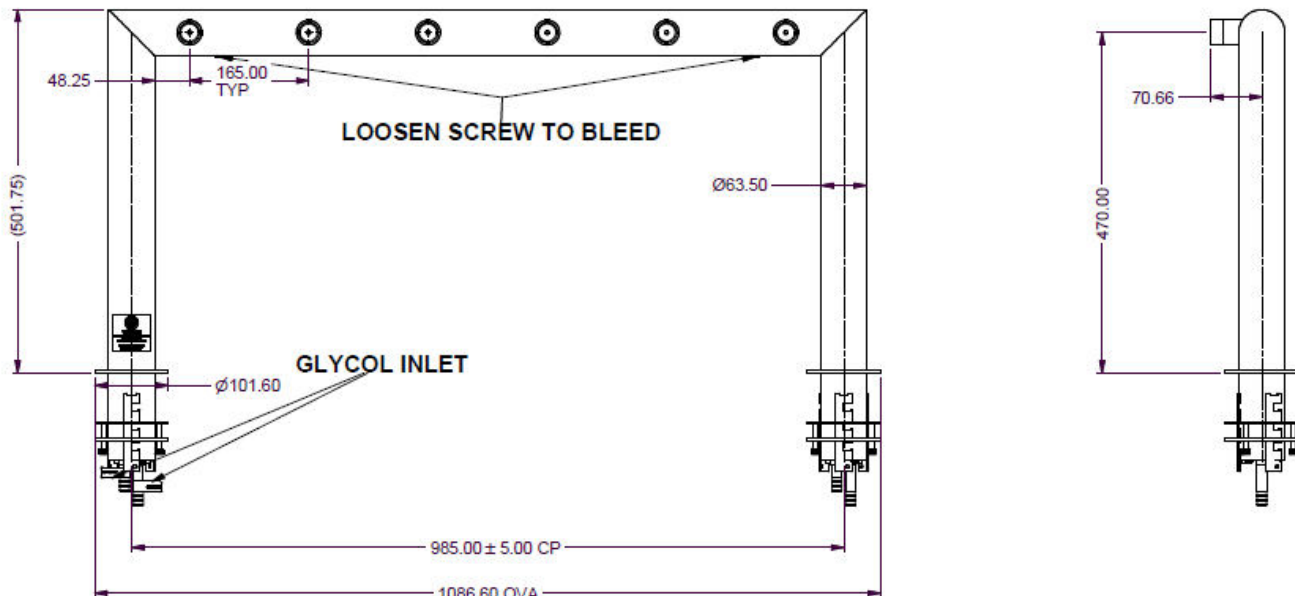

TECHNICAL DRAWING

Brooklyn Fount

For more Information visit lancerbeverage.com or call +61 8 8268 1388

5 Toogood Avenue, Beverley • SA 5009 • 1300 551 361 • ©2020 Lancer Worldwide • Brooklyn Fount 05/20

WARRANTY

For warranty specifics by product, contact your Lancer Sales Representative. Equipment design and/or specifications are subject to change without notice.