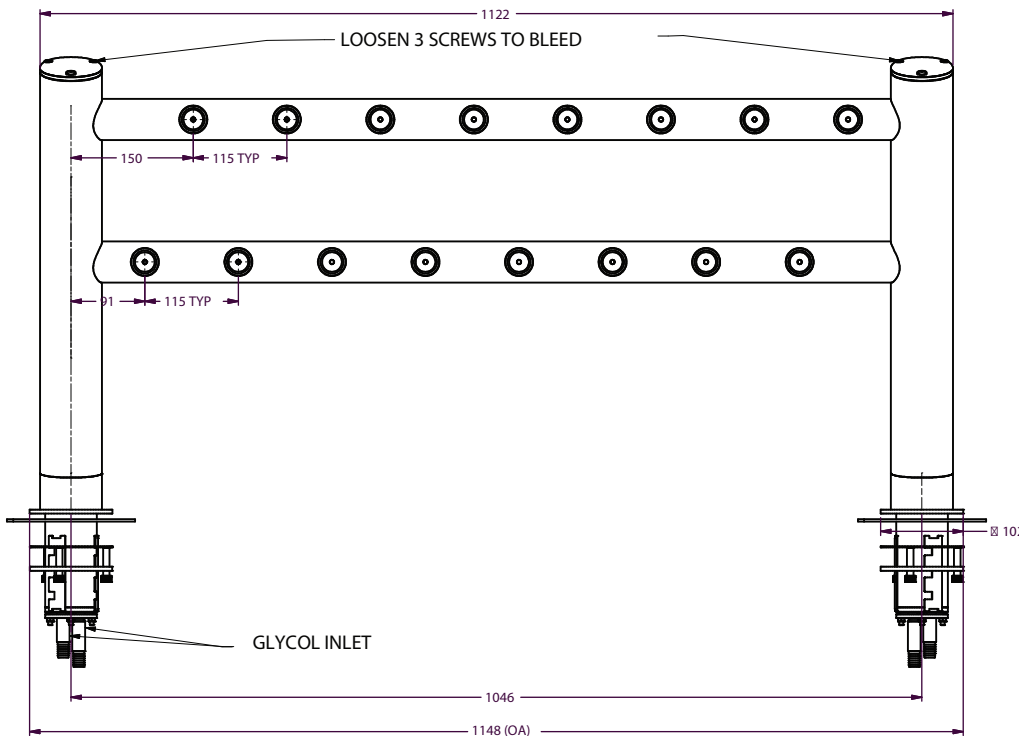

OPTIONS AVAILABLE

No of Taps	Riser Line Size	Flooded	Adaptor connect
8-24	4-5 mm	All	¾" All

With more than 50 years experience, Lancer Worldwide has a team of experts ready to provide you with a draft system that is unique to your business. Our **Founts** provide a customizable and profitable solution to pouring any draft beer at any time in the most energy efficient package the industry can offer.

All **Founts** feature the following:

- High Polish 304 Stainless Steel Finish
- Mounting - Ladder Lock
- Various Plating Colours
- Custom made dimensions on request

TECHNICAL DRAWING

Part No.: 34000405

Darwin Fount