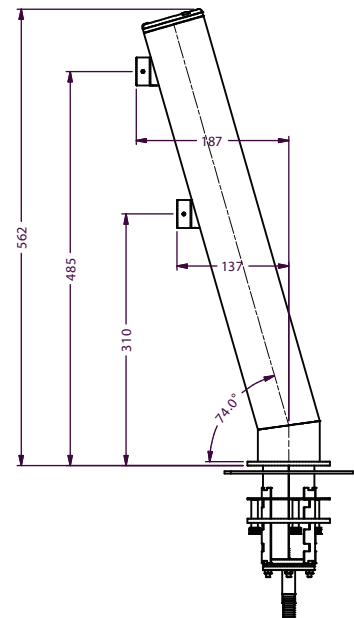

OPTIONS AVAILABLE

No of Taps	Riser Line Size	Flooded	Adaptor connect
8-24	4-5 mm	All	¾" All

With more than 50 years experience, Lancer Worldwide has a team of experts ready to provide you with a draft system that is unique to your business. Our **Founts** provide a customizable and profitable solution to pouring any draft beer at any time in the most energy efficient package the industry can offer.

All **Founts** feature the following:

- High Polish 304 Stainless Steel Finish
- Mounting - Ladder Lock
- Various Plating Colours
- Custom made dimensions on request

TECHNICAL DRAWING

Part No.: 34000405

Darwin Fount