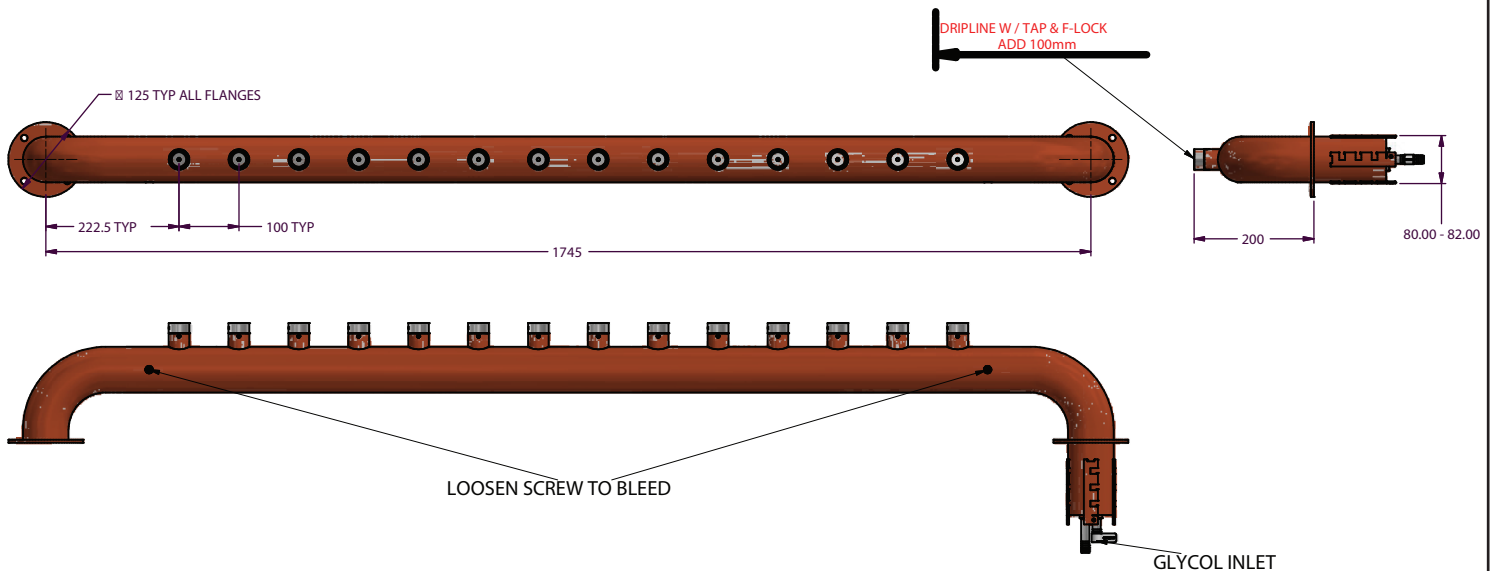

OPTIONS AVAILABLE

No of Taps	Riser Line Size	Flooded	Adaptor connect
3-24	4-5 mm	All	¾" All

With more than 50 years experience, Lancer Worldwide has a team of experts ready to provide you with a draft system that is unique to your business. Our **Founts** provide a customizable and profitable solution to pouring any draft beer at any time in the most energy efficient package the industry can offer.

All **Founts** feature the following:

- High Polish 304 Stainless Steel Finish
- Mounting - Ladder Lock
- Various Plating Colours
- Custom made dimensions on request

Goalpost Direct Pull Fount

TECHNICAL DRAWING

Part No.: 34002097