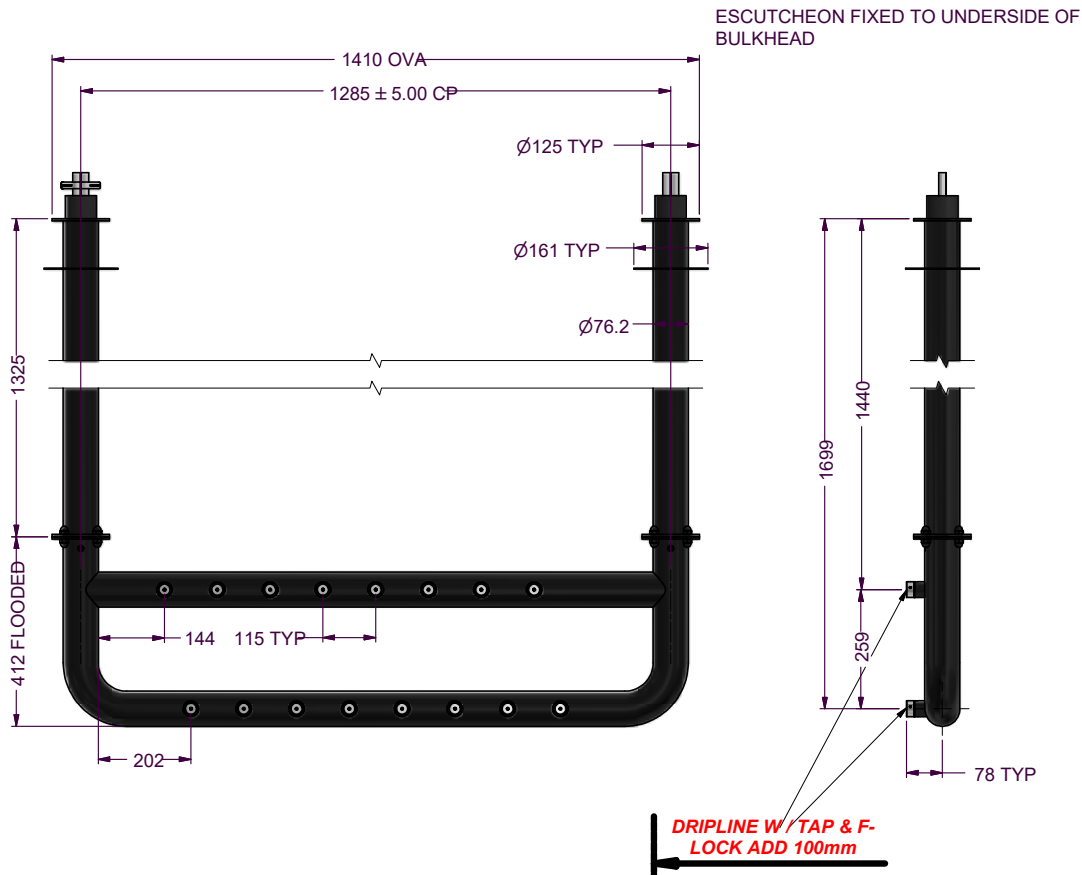

All **Founts** feature the following:

- High Polish 304 Stainless Steel Finish
- Mounting - Ladder Lock
- Various Plating Colours
- Custom made dimensions on request

No of Taps	Riser Line Size	Flooded	Adaptor connect
8-24	4-5 mm	All	¾" All

TECHNICAL DRAWING

Invert Avenue Straight Fount