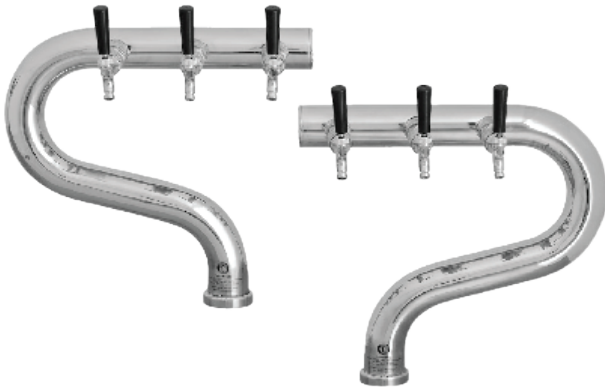

Jupiter Fount

4-6 Taps

Jupiter 4 □ 6 □

OPTIONS AVAILABLE

No of Taps	Riser Line Size	Flooded	Adaptor connect
4-6	4-5 mm	All	¾" All

With more than 50 years experience, Lancer Worldwide has a team of experts ready to provide you with a draft system that is unique to your business. Our **Founts** provide a customizable and profitable solution to pouring any draft beer at any time in the most energy efficient package the industry can offer.

All **Founts** feature the following:

- High Polish 304 Stainless Steel Finish
- Mounting - Ladder Lock
- Various Plating Colours
- Custom made dimensions on request

Jupiter Fount

TECHNICAL DRAWING

Part No.: 34000599