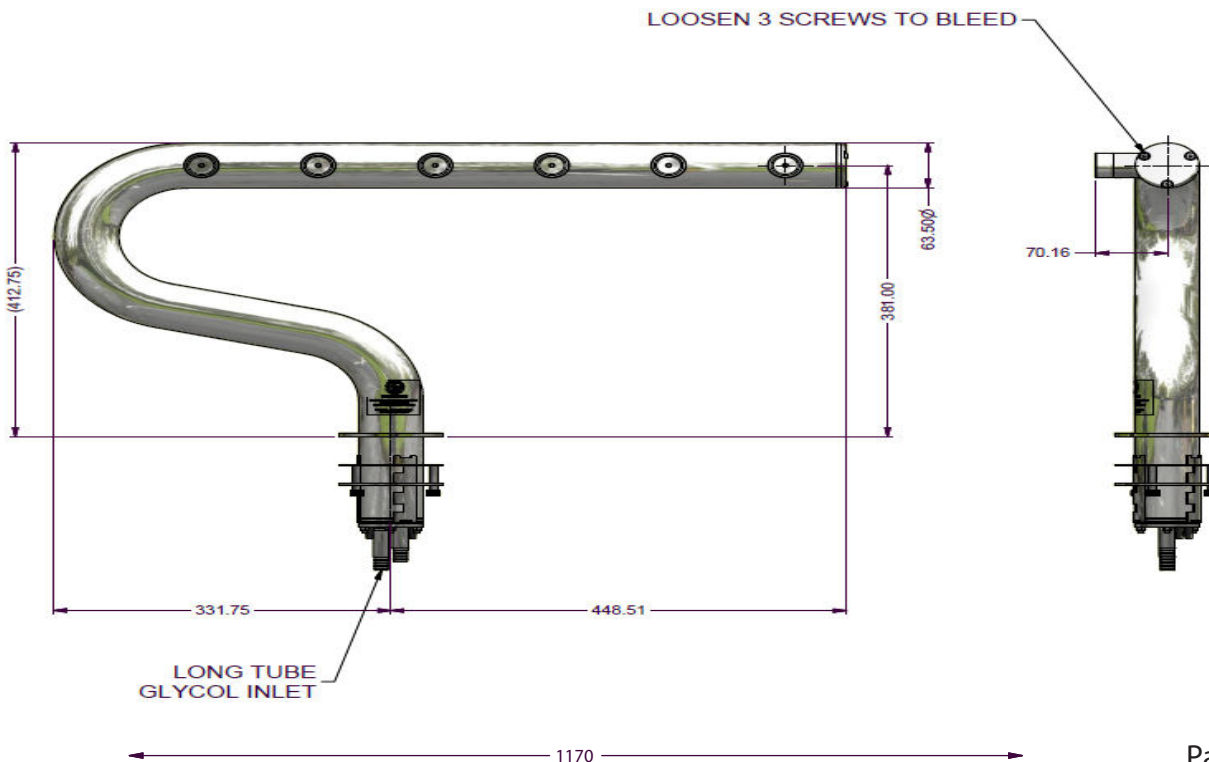

Jupiter Fount

4-6 Taps

Jupiter 4 □ 6 □

OPTIONS AVAILABLE

No of Taps	Riser Line Size	Flooded	Adaptor connect
4-6	4-5 mm	All	¾" All

With more than 50 years experience, Lancer Worldwide has a team of experts ready to provide you with a draft system that is unique to your business. Our **Founts** provide a customizable and profitable solution to pouring any draft beer at any time in the most energy efficient package the industry can offer.

All **Founts** feature the following:

- High Polish 304 Stainless Steel Finish
- Mounting - Ladder Lock
- Various Plating Colours
- Custom made dimensions on request

Jupiter Fount

TECHNICAL DRAWING

Part No.: 34000599