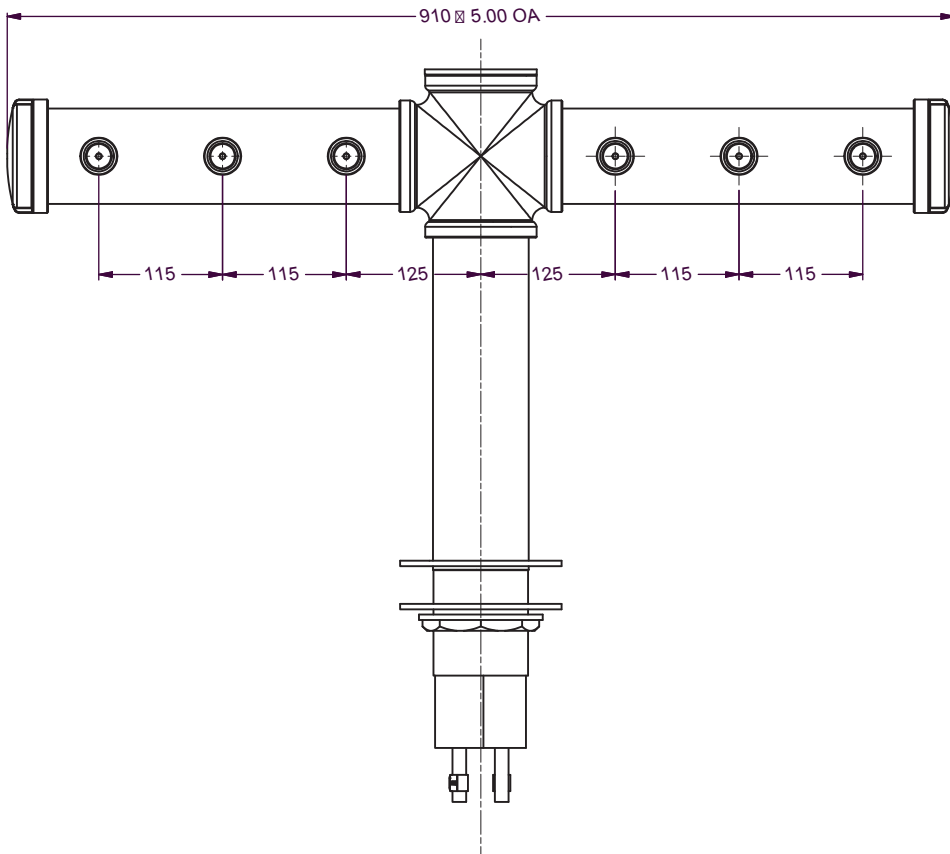

OPTIONS AVAILABLE

No of Taps	Riser Line Size	Flooded	Adaptor connect
6	4-5 mm	All	¾" All

With more than 50 years experience, Lancer Worldwide has a team of experts ready to provide you with a draft system that is unique to your business. Our **Founts** provide a customizable and profitable solution to pouring any draft beer at any time in the most energy efficient package the industry can offer.

All **Founts** feature the following:

- High Polish 304 Stainless Steel Finish
- Mounting - Ladder Lock
- Various Plating Colours
- Custom made dimensions on request

TECHNICAL DRAWING

Part No.: 34100634