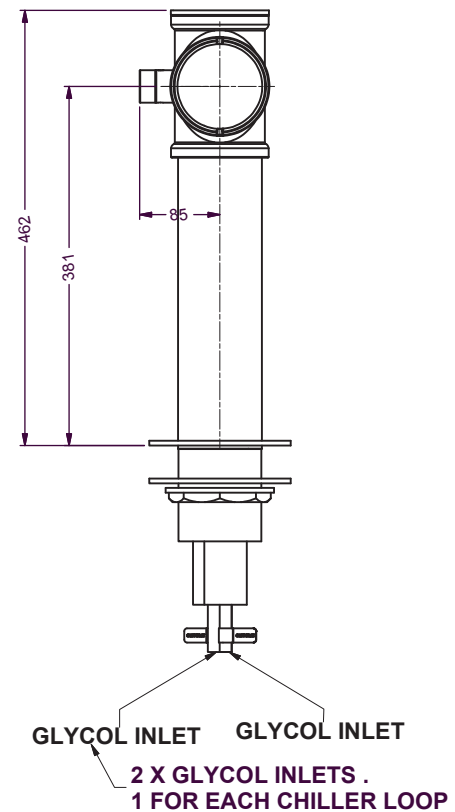

OPTIONS AVAILABLE

No of Taps	Riser Line Size	Flooded	Adaptor connect
6	4-5 mm	All	¾" All

With more than 50 years experience, Lancer Worldwide has a team of experts ready to provide you with a draft system that is unique to your business. Our **Founts** provide a customizable and profitable solution to pouring any draft beer at any time in the most energy efficient package the industry can offer.

All **Founts** feature the following:

- High Polish 304 Stainless Steel Finish
- Mounting - Ladder Lock
- Various Plating Colours
- Custom made dimensions on request

TECHNICAL DRAWING

Part No.: 34100634