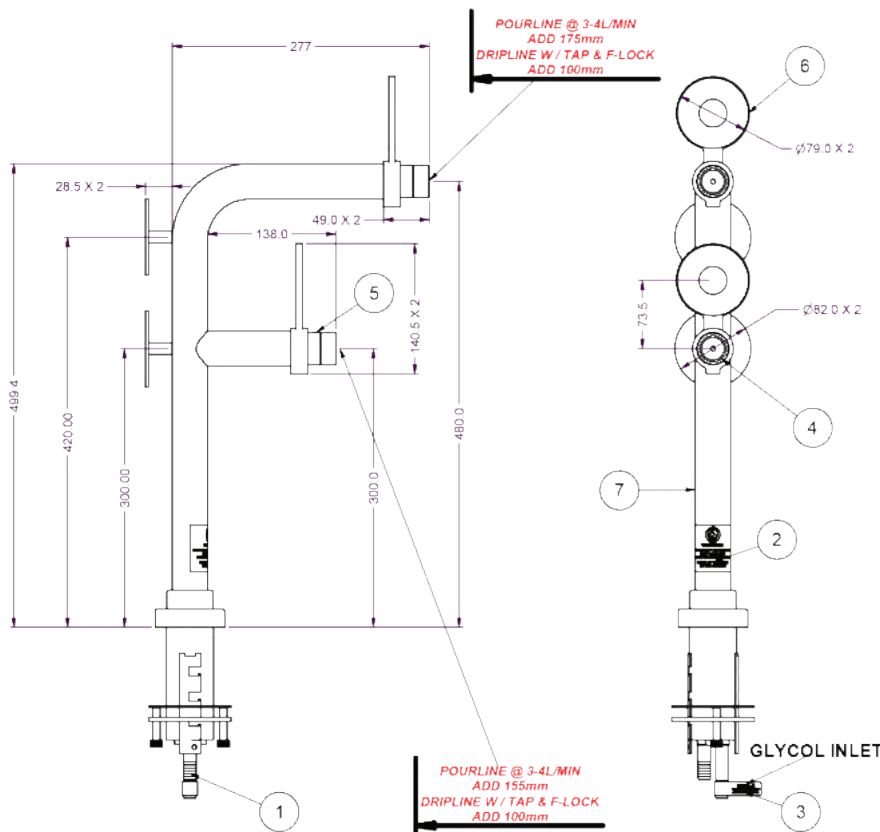

## Single Dual - Slim Fount

2 Tap

Single Dual Slim 2 □

### OPTIONS AVAILABLE

No of Taps	Riser Line Size	Flooded	Adaptor connect
2	4-5 mm	All	3/4" All

With more than 50 years experience, Lancer Worldwide has a team of experts ready to provide you with a draft system that is unique to your business. Our **Founts** provide a customizable and profitable solution to pouring any draft beer at any time in the most energy efficient package the industry can offer.

All **Founts** feature the following:

- High Polish 304 Stainless Steel Finish
- Mounting - Ladder Lock
- Various Plating Colours
- Custom made dimensions on request

Single Dual-Slim Fount

### TECHNICAL DRAWING

Part No.: 34003006

For more Information visit [lancerbeverage.com](http://lancerbeverage.com) or call +61 8 8268 1388

5 Toogood Avenue, Beverley • SA 5009 • 1300 551 361 • ©2020 Lancer Worldwide • Single Dual Slim Fount 05/20