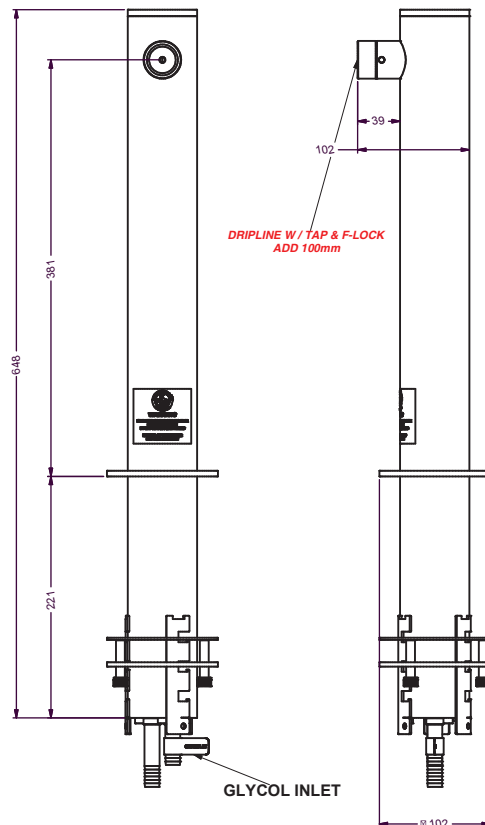

OPTIONS AVAILABLE

No of Taps	Riser Line Size	Flooded	Adaptor connect
1	4-5 mm	All	¾" All

With more than 50 years experience, Lancer Worldwide has a team of experts ready to provide you with a draft system that is unique to your business. Our **Founts** provide a customizable and profitable solution to pouring any draft beer at any time in the most energy efficient package the industry can offer.

All **Founts** feature the following:

- High Polish 304 Stainless Steel Finish
- Mounting - Ladder Lock
- Various Plating Colours
- Custom made dimensions on request

TECHNICAL DRAWING

Part No.: 34000285

Single T'Bar Fount